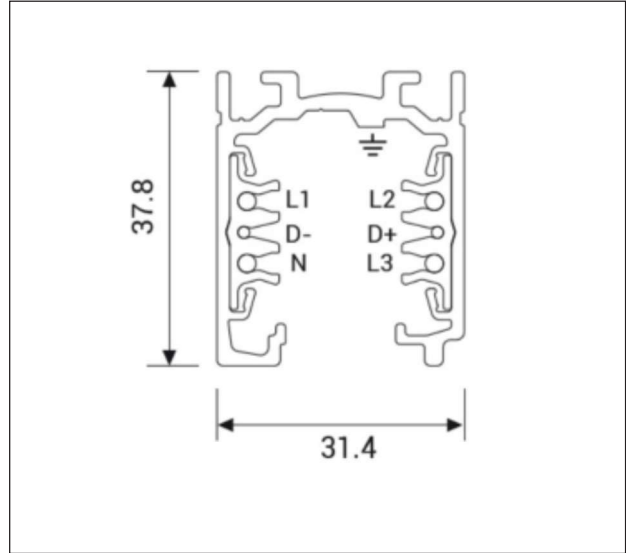

ASTRA TRACK

VARIOUS

Type	Track
Control Gear	DALI
IP Rating	IP20
Colour Finish	White
Dimension	31.4 x 37.8 mm
Lengths:	1m/2m/3m

Accessories:

End Cap: 9004/W

Live End: 9001/ W

Join: 9003/W

Suspension Kit: 9000-KIT1-1,5

ONETRACK

Artech lighting strives to ensure all solutions are supplied with the latest technology, we therefore reserve the right to make technical and design changes without prior notice. Electrical connected load and luminous flux are subject to initial tolerance of up +/- 10%. Colour Temperature is subject to a tolerance of +/-150 Kelvin