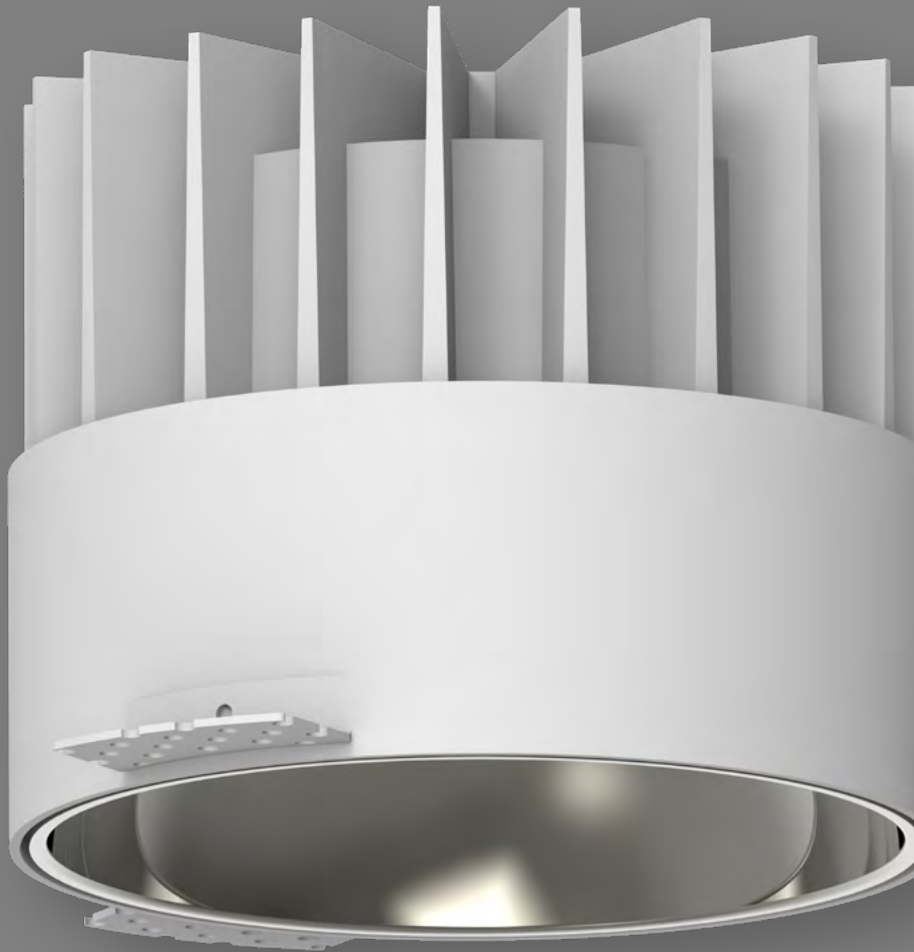

ARTECH
LIGHTING

TENUS LARGE

YOUR PROJECT,
YOUR CHOICE

TENUS LARGE PART CODES EXPLAINED

Part Code e.g: **TRF 16 30 60 CL 167 ST WB**

TRF

Product

16

Lumen

30

Temperature

60

Beam Angle

CL

Lens Optic

167

Temperature

30 3000 Kelvin **40** 4000 Kelvin

Beam Angle

90 90°

Lens Optic

CL Clear

Size

167 167mm **197** 197mm

Custom Solutions: Variation for product solutions available upon request.

DIMENSIONS

167mm Dims

167mm Trimless

197mm Dims

197mm Trimless

Surf 205mm Dims