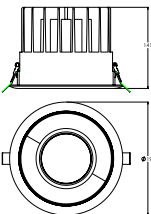

Temperature

30 3000 Kelvin **40** 4000 Kelvin

Beam Angle

90 90°

Lens Optic

CL Clear

Size

167 167mm **197** 197mm

205 205mm

Mounting Method

ST With Trim **TL** Trimless

S Surface

Colour

W White **B** Black

Options

D DALI **DEP** DALI Empro **DE3** DALI 3HR Emergency **DST** DALI Self Test
E3 3HR Emergency **EP** Empro **ST** Self Test **MD** Mains Dim
MDE3 Mains Dim 3hr Emergency **MDST** Mains Dim Self Test

Custom Solutions: Variation for product solutions available upon request.

DIMENSIONS

167mm Dims

167mm Trimless

197mm Dims

197mm Trimless

Surf 205mm Dims