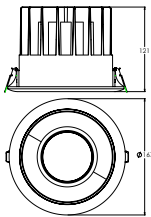

Temperature

30 3000 Kelvin **40** 4000 Kelvin

Beam Angle

90 90°

Lens Optic

CL Clear

Size

167 167mm **197** 197mm

205 205mm

Mounting Method

ST With Trim **TL** Trimless

S Surface

Colour

W White **B** Black

Options

D DALI **DEP** DALI Empro **DE3** DALI 3HR Emergency **DST** DALI Self Test
E3 3HR Emergency **EP** Empro **ST** Self Test **MD** Mains Dim
MDE3 Mains Dim 3hr Emergency **MDST** Mains Dim Self Test

Custom Solutions: Variation for product solutions available upon request.

DIMENSIONS

167mm Dims

167mm Trimless

197mm Dims

197mm Trimless

Surf 205mm Dims