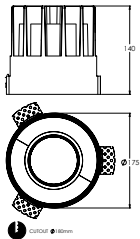

Temperature

30 3000 Kelvin **40** 4000 Kelvin

Beam Angle

90 90°

Lens Optic

CL Clear

Size

167 167mm **197** 197mm

205 205mm

Mounting Method

ST With Trim **TL** Trimless

S Surface

Colour

W White **B** Black

Options

D DALI **DEP** DALI Empro **DE3** DALI 3HR Emergency **DST** DALI Self Test
E3 3HR Emergency **EP** Empro **ST** Self Test **MD** Mains Dim
MDE3 Mains Dim 3hr Emergency **MDST** Mains Dim Self Test

Custom Solutions: Variation for product solutions available upon request.

DIMENSIONS

167mm Dims

167mm Trimless

197mm Dims

197mm Trimless

Surf 205mm Dims