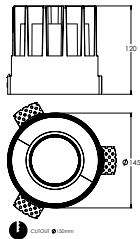

Temperature

30 3000 Kelvin **40** 4000 Kelvin

Beam Angle

90 90°

Lens Optic

CL Clear

Size

167 167mm **197** 197mm

205 205mm

Mounting Method

ST With Trim **TL** Trimless

S Surface

Colour

W White **B** Black

Options

D DALI **DEP** DALI Empro **DE3** DALI 3HR Emergency **DST** DALI Self Test
E3 3HR Emergency **EP** Empro **ST** Self Test **MD** Mains Dim
MDE3 Mains Dim 3hr Emergency **MDST** Mains Dim Self Test

Custom Solutions: Variation for product solutions available upon request.

DIMENSIONS

167mm Dims

167mm Trimless

197mm Dims

197mm Trimless

Surf 205mm Dims