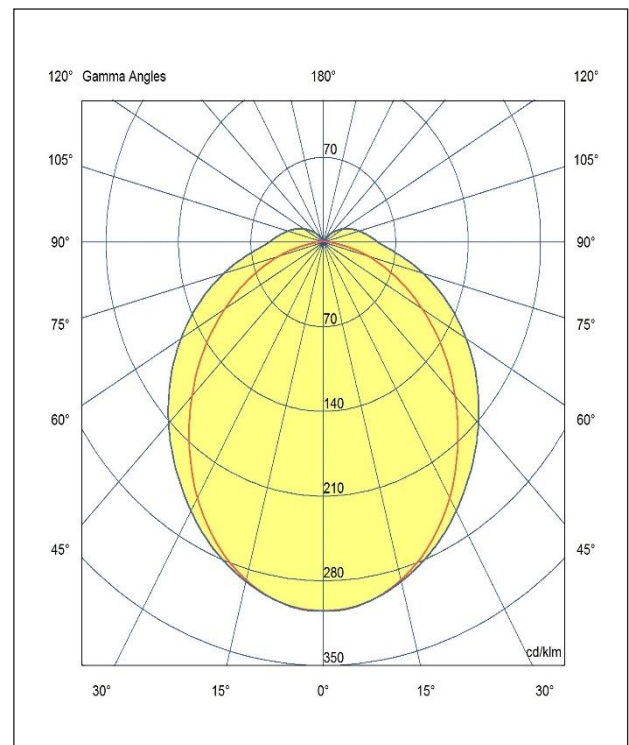

PROLIGHT 2

AP2 34 40 PC B S

ARTECH
LIGHTING

Artech Prolight Surface Mounted Luminaire

Artech Prolight architectural LED luminaire with ingress protection IP66. Total luminous flux up to 9108 lm with overall luminaire efficacy up to 158 lm/W. Supplied with fixed output, DALI digital dimmable driver, optional 3 – hour Basic or EMPRO emergency kit. Steel housing with polycarbonate diffuser.

Mounting	Surface
Lamp Type	LED
Wattage	21.6 W
Lumen Output	3415 lm
Efficacy	158 lm/W
Colour Temperature	4000 K
CRI	80+
Optic	Polycarbonate
IP Rating	IP66
Control Gear	Fixed Output
Dimension	1250 x 110 x 70 mm
Colour Finish	Grey
MacAdam	3
Service Lifetime	L80/B10-81,000 Hrs