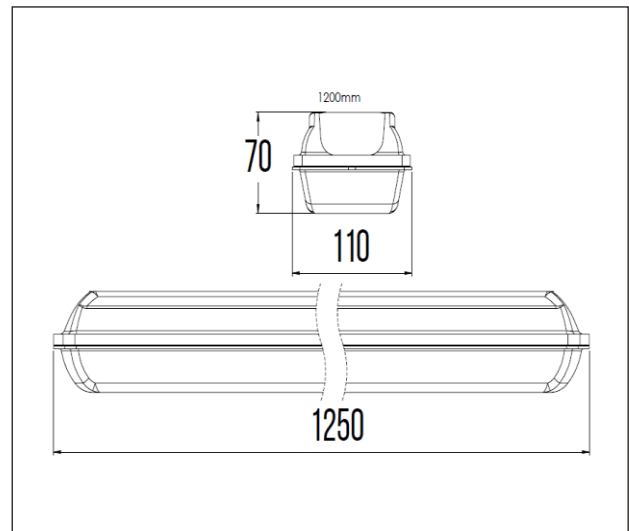

PROLIGHT 2

AP2 34 40 PC B S

ARTECH
LIGHTING

Artech Prolight Surface Mounted Luminaire

Artech Prolight architectural LED luminaire with ingress protection IP66. Total luminous flux up to 9108 lm with overall luminaire efficacy up to 158 lm/W. Supplied with fixed output, DALI digital dimmable driver, optional 3 – hour Basic or EMPRO emergency kit. Steel housing with polycarbonate diffuser.

Mounting	Surface
Lamp Type	LED
Wattage	21.6 W
Lumen Output	3415 lm
Efficacy	158 lm/W
Colour Temperature	4000 K
CRI	80+
Optic	Polycarbonate
IP Rating	IP66
Control Gear	Fixed Output
Dimension	1250 x 110 x 70 mm
Colour Finish	Grey
MacAdam	3
Service Lifetime	L80/B10-81,000 Hrs