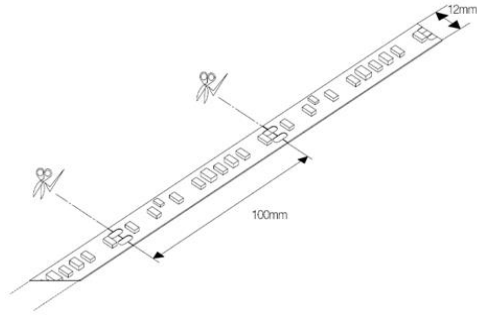

Part Code: **NAS 895 60 RBW 05 67**

Artech flexible LED strip is architectural solution for cove lighting or edge lighting, with Colour changing (RGBW) capability. Total luminous flux up to 895 lm/m. Low heat and low maintenance costs. White PVC base edge to increase luminosity.

Production Information

– **Physical**
 Max Length – 50,000mm
 Cut Point – 100mm
 Width – 12mm
 Finish – White
 IP Rating – IP67
 LEDs p/m – 60 LEDs p/m

– **Electrical**
 Lamp Type – LED
 Wattage – 19.2 W
 Input Voltage – 24 V

– **LED**
 LED Type – SMD2835
 Delivered lumen output – 895lm/m
 CCT – 3000K
 CRI – 90+
 MacAdam – < 3
 Service Lifetime – L80/B10 50,000 Hrs

– **Optic**
 120° Beam Angle

Artech lighting strives to ensure all solutions are supplied with the latest technology, we therefore reserve the right to make technical and design changes without prior notice. Electrical connected load and luminous flux are subject to initial tolerance of up +/- 10%. Colour Temperature is subject to a tolerance of +/-150 Kelvin.