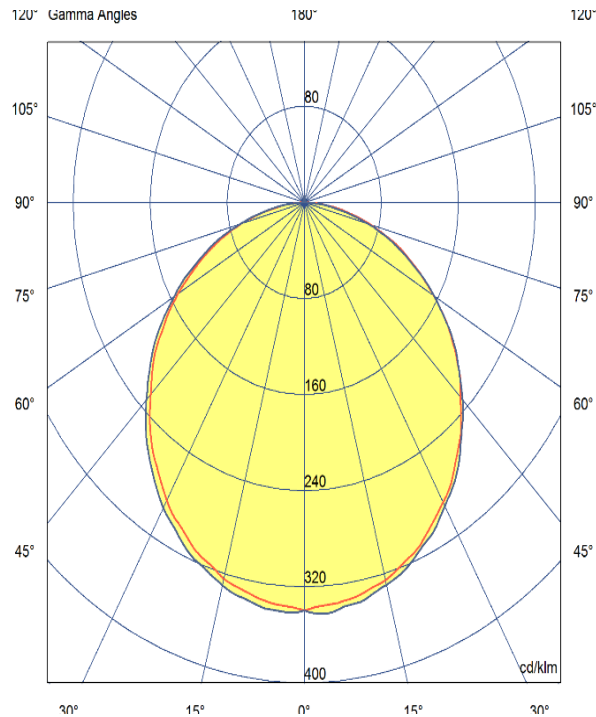

Part Code: **NAS 895 60 RBW 05 67**

Artech flexible LED strip is architectural solution for cove lighting or edge lighting, with Colour changing (RGBW) capability. Total luminous flux up to 895 lm/m. Low heat and low maintenance costs. White PVC base edge to increase luminosity.

Production Information

– **Physical**
 Max Length – 50,000mm
 Cut Point – 100mm
 Width – 12mm
 Finish – White
 IP Rating – IP67
 LEDs p/m – 60 LEDs p/m

– **Electrical**
 Lamp Type – LED
 Wattage – 19.2 W
 Input Voltage – 24 V

– **LED**
 LED Type – SMD2835
 Delivered lumen output – 895lm/m
 CCT – 3000K
 CRI – 90+
 MacAdam – < 3
 Service Lifetime – L80/B10 50,000 Hrs

– **Optic**
 120° Beam Angle

Artech lighting strives to ensure all solutions are supplied with the latest technology, we therefore reserve the right to make technical and design changes without prior notice. Electrical connected load and luminous flux are subject to initial tolerance of up +/- 10%. Colour Temperature is subject to a tolerance of +/-150 Kelvin.