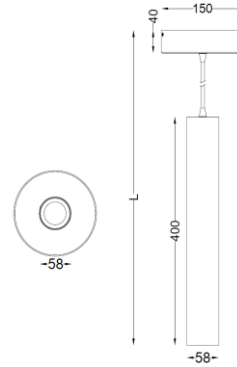

Part Code: **TUB 04 40 38 CL 400 P B D**

Artech Tubo pendant architectural fixed LED downlight with ingress protection IP20. Total luminous flux up to 1400 lm with overall luminaire efficacy of 100lm/W. Supplied with DALI digital or phase-cut dimmable driver. Extruded aluminum housing and pressed steel ceiling rose available in white or black. Overall suspension length available up to 1500mm.

Production Information

– **Physical**
 Mounting Type – Pendant
 Max Suspension Length – 1500mm
 Length – 400mm
 Diameter – 58mm
 Ceiling Rose – 150 Dia x 400mm
 Finish – Black
 IP Rating – IP20

– **Electrical**
 Lamp Type – LED
 Wattage – 3.5 W
 Efficacy – 100lm/W
 Driver – Tridonic/Forge
 Control – DALI2