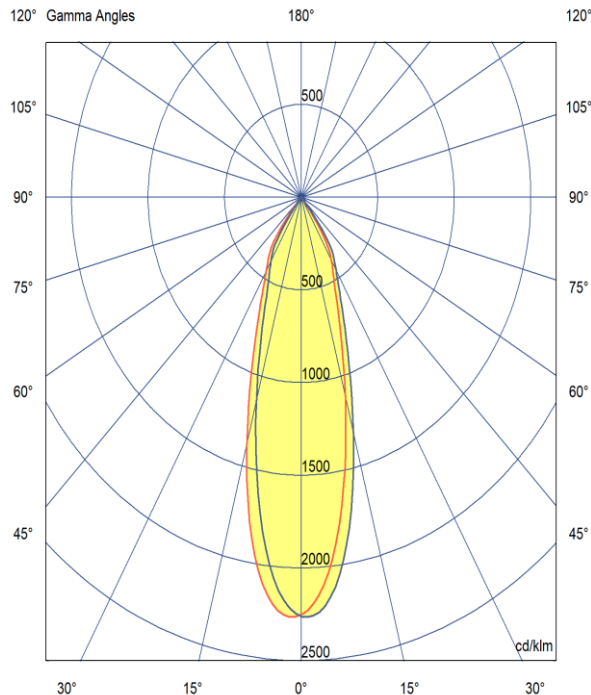

Part Code: **TUB 04 40 38 CL 400 P B D**

Artech Tubo pendant architectural fixed LED downlight with ingress protection IP20. Total luminous flux up to 1400 lm with overall luminaire efficacy of 100lm/W. Supplied with DALI digital or phase-cut dimmable driver. Extruded aluminum housing and pressed steel ceiling rose available in white or black. Overall suspension length available up to 1500mm.

Production Information

– **Physical**
 Mounting Type – Pendant
 Max Suspension Length – 1500mm
 Length – 400mm
 Diameter – 58mm
 Ceiling Rose – 150 Dia x 400mm
 Finish – Black
 IP Rating – IP20

– **Electrical**
 Lamp Type – LED
 Wattage – 3.5 W
 Efficacy – 100lm/W
 Driver – Tridonic/Forge
 Control – DALI2

– **LED**
 Manufacturer – Phillips Lumileds
 LED Type – COB 1203
 Delivered lumen output – 350lm
 CCT – 4000K
 CRI – 80+
 MacAdam – < 3
 Service Lifetime – L80/B10 55,000hrs

– **Optic**
 38° Beam Angle/ Clear Optic