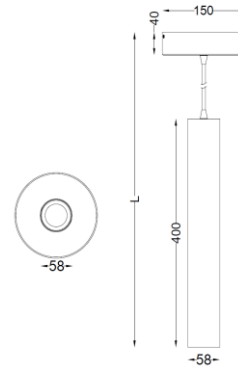

Part Code: **TUB 07 40 60 CL 400 P W D**

Artech Tubo pendant architectural fixed LED downlight with ingress protection IP20. Total luminous flux up to 1400 lm with overall luminaire efficacy of 100lm/W. Supplied with DALI digital or phase-cut dimmable driver. Extruded aluminum housing and pressed steel ceiling rose available in white or black. Overall suspension length available up to 1500mm.

Production Information

–

Physical

Mounting Type – Pendant
 Max Suspension Length – 1500mm
 Length – 400mm
 Diameter – 58mm
 Ceiling Rose – 150 Dia x 400mm
 Finish – White
 IP Rating – IP20

–

Electrical

Lamp Type – LED
 Wattage – 7 W
 Efficacy – 100lm/W
 Driver – Tridonic/Forge
 Control – DALI2

–

LED

Manufacturer – Phillips Lumileds
 LED Type – COB 1203
 Delivered lumen output – 700lm
 CCT – 4000K
 CRI – 80+
 MacAdam – < 3
 Service Lifetime – L80/B10 55,000hrs

–

Optic

60° Beam Angle/ Clear Optic

Artech lighting strives to ensure all solutions are supplied with the latest technology, we therefore reserve the right to make technical and design changes without prior notice. Electrical connected load and luminous flux are subject to initial tolerance of up +/- 10%. Colour Temperature is subject to a tolerance of +/-150 Kelvin.