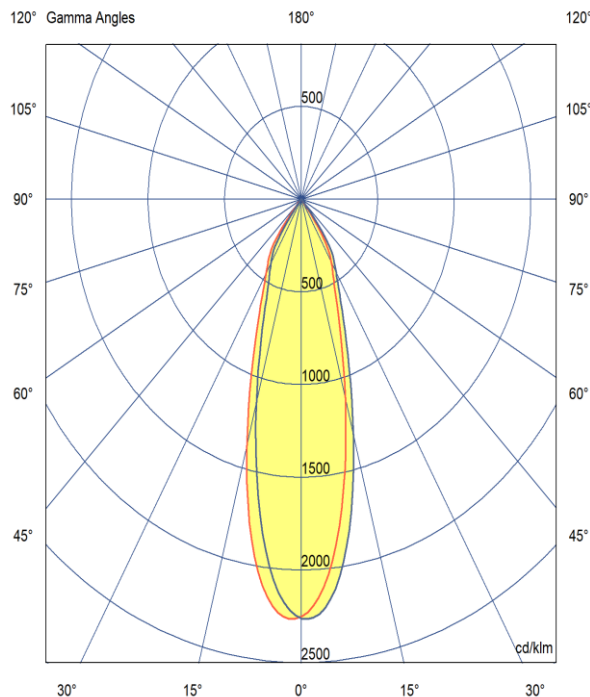

Production Information

–

Physical

Mounting Type – Pendant
 Max Suspension Length – 1500mm
 Length – 400mm
 Diameter – 58mm
 Ceiling Rose – 150 Dia x 400mm
 Finish – White
 IP Rating – IP20

–

Electrical

Lamp Type – LED
 Wattage – 7 W
 Efficacy – 100lm/W
 Driver – Tridonic/Forge
 Control – DALI2

–

LED

Manufacturer – Phillips Lumileds
 LED Type – COB 1203
 Delivered lumen output – 700lm
 CCT – 4000K
 CRI – 80+
 MacAdam – < 3
 Service Lifetime – L80/B10 55,000hrs

–

Optic

60° Beam Angle/ Clear Optic

Artech lighting strives to ensure all solutions are supplied with the latest technology, we therefore reserve the right to make technical and design changes without prior notice. Electrical connected load and luminous flux are subject to initial tolerance of up +/- 10%. Colour Temperature is subject to a tolerance of +/-150 Kelvin.