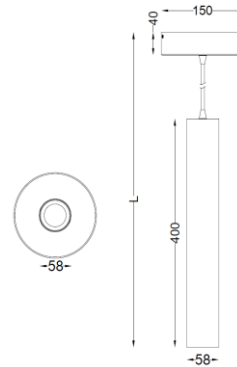

Part Code: **TUB 14 40 38 CL 400 P B D**

Artech Tubo pendant architectural fixed LED downlight with ingress protection IP20. Total luminous flux up to 1400 lm with overall luminaire efficacy of 100lm/W. Supplied with DALI digital or phase-cut dimmable driver. Extruded aluminum housing and pressed steel ceiling rose available in white or black. Overall suspension length available up to 1500mm.

Production Information

–

Physical

Mounting Type – Pendant
 Max Suspension Length – 1500mm
 Length – 400mm
 Diameter – 58mm
 Ceiling Rose – 150 Dia x 400mm
 Finish – Black
 IP Rating – IP20

–

Electrical

Lamp Type – LED
 Wattage – 10.5 W
 Efficacy – 100lm/W
 Driver – Tridonic/Forge
 Control – DALI2