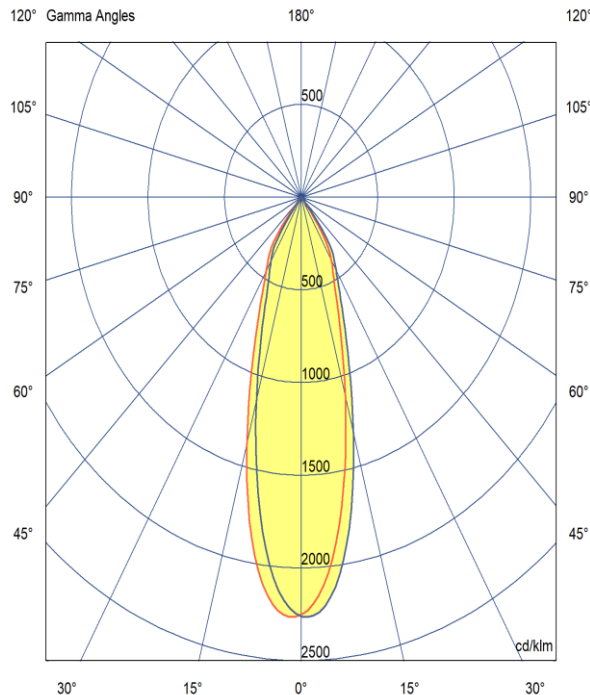

–

LED

Manufacturer – Phillips Lumileds
 LED Type – COB 1203
 Delivered lumen output – 1400lm
 CCT – 4000K
 CRI – 80+
 MacAdam – < 3
 Service Lifetime – L80/B10 55,000hrs

–

Optic

38° Beam Angle/ Clear Optic