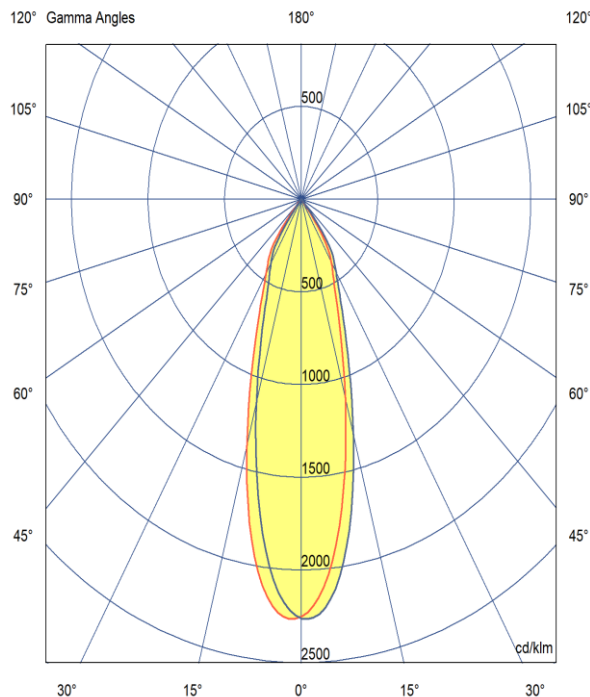

Production Information

–

Physical

Mounting Type – Pendant
 Max Suspension Length – 1500mm
 Length – 400mm
 Diameter – 58mm
 Ceiling Rose – 150 Dia x 40mm
 Finish – White
 IP Rating – IP20

–

Electrical

Lamp Type – LED
 Wattage – 10.5 W
 Efficacy – 100lm/W
 Driver – Tridonic/Forge
 Control – DALI2

–

LED

Manufacturer – Phillips Lumileds
 LED Type – COB 1203
 Delivered lumen output – 1400lm
 CCT – 4000K
 CRI – 80+
 MacAdam – < 3
 Service Lifetime – L80/B10 55,000hrs

–

Optic

38° Beam Angle/ Clear Optic