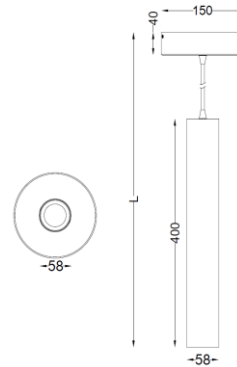

Part Code: **TUB 14 40 38 CL 400 P W D**

Artech Tubo pendant architectural fixed LED downlight with ingress protection IP20. Total luminous flux up to 1400 lm with overall luminaire efficacy of 100lm/W. Supplied with DALI digital or phase-cut dimmable driver. Extruded aluminum housing and pressed steel ceiling rose available in white or black. Overall suspension length available up to 1500mm.

Production Information

–

Physical

Mounting Type – Pendant
 Max Suspension Length – 1500mm
 Length – 400mm
 Diameter – 58mm
 Ceiling Rose – 150 Dia x 40mm
 Finish – White
 IP Rating – IP20

–

Electrical

Lamp Type – LED
 Wattage – 10.5 W
 Efficacy – 100lm/W
 Driver – Tridonic/Forge
 Control – DALI2