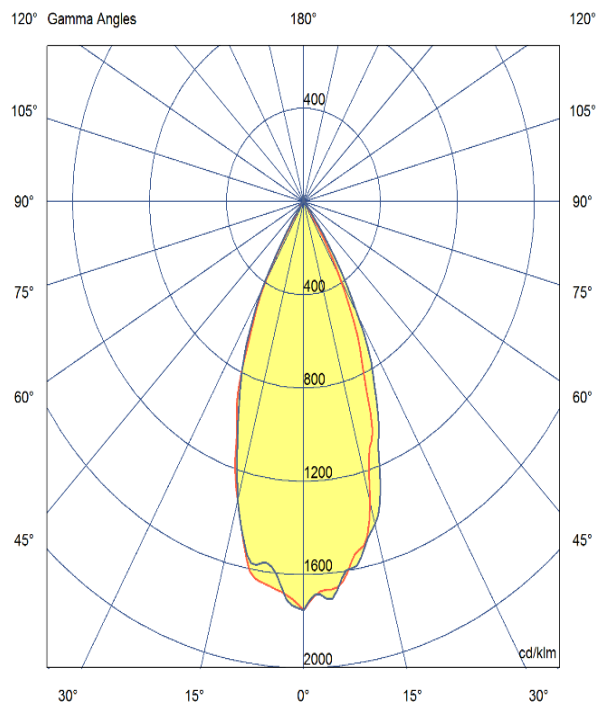

Optic

60°/ Clear

Artech lighting strives to ensure all solutions are supplied with the latest technology, we therefore reserve the right to make technical and design changes without prior notice. Electrical connected load and luminous flux are subject to initial tolerance of up +/- 10%. Colour Temperature is subject to a tolerance of +/-150 Kelvin.

St Johns Rd, Meadowfield Ind. Estate, Durham, Co. Durham, DH7 8RJ, United Kingdom
T: +44(0) 191 3787960 E: info@artechlighting.com

MADE IN
BRITAIN UK
CA