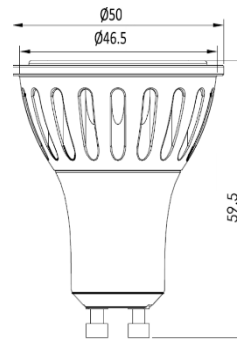

MAGNA LAMP

ARTECH
LIGHTING

Part Code: **MGU 53 40 60 MD**

Artech Magna recessed LED lamp with die-cast aluminum trim, steel housing, and pre-fitted GU10 LED lamp. Steel housing and intumescent material. High luminous efficacy up to 106 lm/W.

Production Information

Physical

Diameter – 50mm
Height – 59.5mm

Electrical

Lamp Type – GU10
Wattage – 5 W
Efficacy – 106 lm/W
Control – Mains Dimmable

LED

Manufacturer – Epistar LED
LED Type – COB 7W
Delivered lumen output – 530lm
CCT – 3000K
CRI – 80+
MacAdam – < 3
Service Lifetime – L80/B10-50,000 Hrs