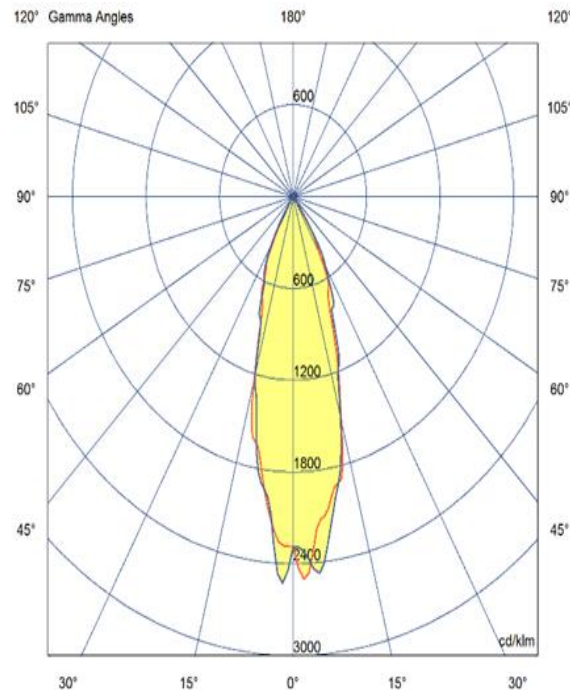

Artech lighting strives to ensure all solutions are supplied with the latest technology, we therefore reserve the right to make technical and design changes without prior notice. Electrical connected load and luminous flux are subject to initial tolerance of up +/- 10%. Colour Temperature is subject to a tolerance of +/-150 Kelvin.

St Johns Rd, Meadowfield Ind. Estate, Durham, Co. Durham, DH7 8RJ, United Kingdom
T: +44(0) 191 3787960 E: info@artechlighting.com

MADE IN
BRITAIN UK
CA