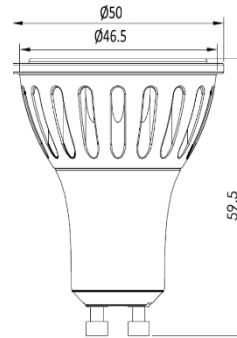

MAGNA LAMP

ARTECH
LIGHTING

Part Code: **MGU 60 30 36 MD**

Artech Magna recessed LED lamp with die-cast aluminum trim, steel housing, and pre-fitted GU10 LED lamp. Steel housing and intumescent material. High luminous efficacy up to 106 lm/W.

Production Information

Physical
Diameter – 50mm
Height – 59.5mm

Electrical
Lamp Type – GU10
Wattage – 7 W
Efficacy – 86 lm/W
Control – Mains Dimmable

LED
Manufacturer – Epistar LED
LED Type – COB 7W
Delivered lumen output – 600lm
CCT – 3000K
CRI – 80+
MacAdam – < 3
Service Lifetime – L80/B10-50,000 Hrs