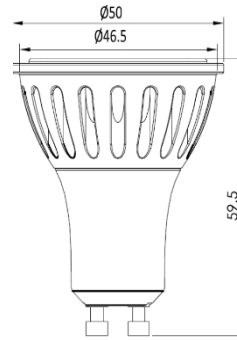

# MAGNA LAMP

ARTECH  
LIGHTING

Part Code: **MGU 64 40 36 MD**

Artech Magna recessed LED lamp with die-cast aluminum trim, steel housing, and pre-fitted GU10 LED lamp. Steel housing and intumescent material. High luminous efficacy up to 106 lm/W.

### Physical

Diameter – 50mm  
Height – 59.5mm

### Electrical

Lamp Type – GU10  
Wattage – 7 W  
Efficacy – 91 lm/W  
Control – Mains Dimmable