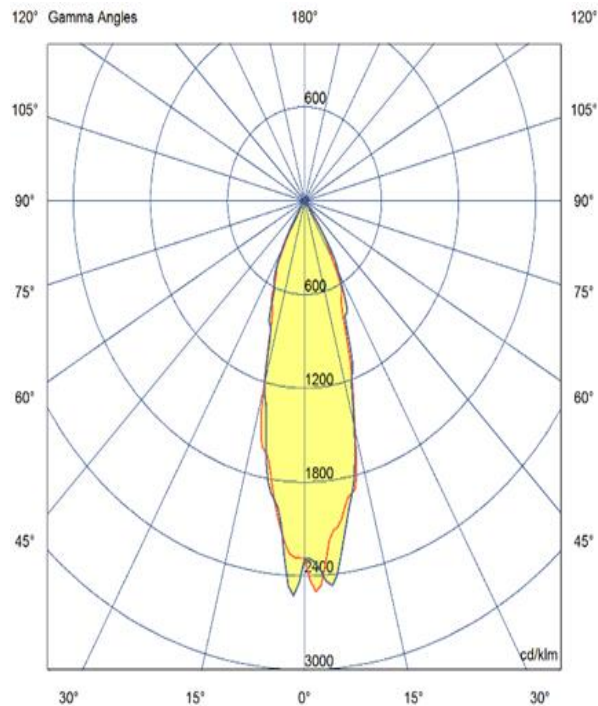

Optic

36°/ Clear

Artech lighting strives to ensure all solutions are supplied with the latest technology, we therefore reserve the right to make technical and design changes without prior notice. Electrical connected load and luminous flux are subject to initial tolerance of up +/- 10%. Colour Temperature is subject to a tolerance of +/-150 Kelvin.

St Johns Rd, Meadowfield Ind. Estate, Durham, Co. Durham, DH7 8RJ, United Kingdom
T: +44(0) 191 3787960 E: info@artechlighting.com