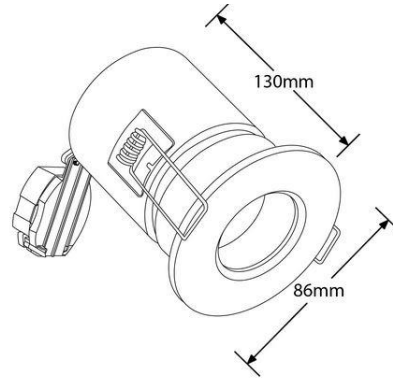

# MAGNA LUMINAIRE

ARTECH  
LIGHTING

Part Code: **MR6 F ST W**

Artech Magna fire rated recessed IP65 LED luminaire with die-cast aluminium trim, steel housing, and pre-fitted GU10 LED lamp. Steel housing and intumescent material.

### Physical

Mounting Type – Recessed (With Trim)

Diameter – 130mm

Height – 86mm

Finish – White

RAL – 9016

IP Rating – IP65

Artech lighting strives to ensure all solutions are supplied with the latest technology, we therefore reserve the right to make technical and design changes without prior notice. Electrical connected load and luminous flux are subject to initial tolerance of up +/- 10%. Colour Temperature is subject to a tolerance of +/-150 Kelvin.