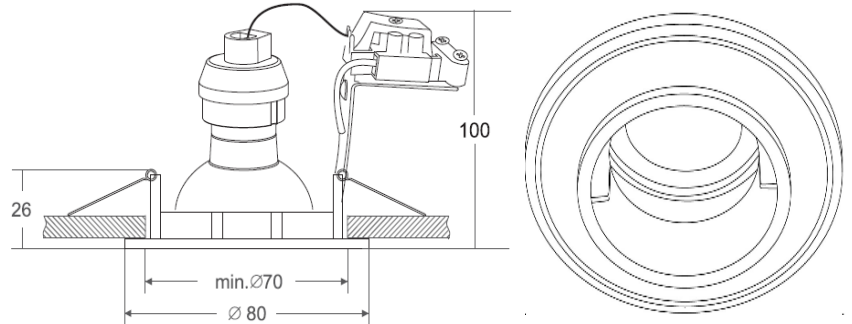

# MAGNA LUMINAIRE

ARTECH  
LIGHTING

Part Code: **MR6 SH ST W**

Artech Magna recessed shallow tilt LED luminaire with die-cast aluminium trim, steel housing, and pre-fitted GU10 LED lamp. Steel housing and intumescent material.

### Physical

Mounting Type – Recessed (With Trim)

Diameter – 80mm

Height – 100mm

Finish – White

RAL – 9010

IP Rating – IP65

Artech lighting strives to ensure all solutions are supplied with the latest technology, we therefore reserve the right to make technical and design changes without prior notice. Electrical connected load and luminous flux are subject to initial tolerance of up +/- 10%. Colour Temperature is subject to a tolerance of +/-150 Kelvin.