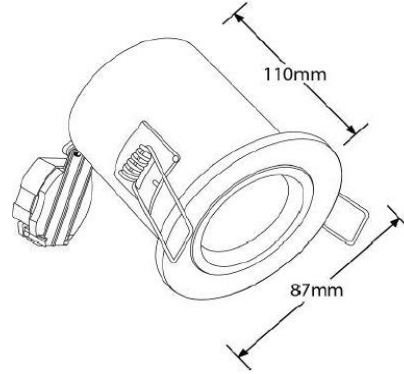

# MAGNA LUMINAIRE

ARTECH  
LIGHTING

Part Code: **MRF F ST W**

Artech Magna fire rated recessed IP65 LED luminaire with die-cast aluminium trim, steel housing, and pre-fitted GU10 LED lamp. Steel housing and intumescent material.

### Physical

Mounting Type – Recessed (With Trim)

Diameter – 87mm

Height – 110mm

Finish – White

RAL – 9016

IP Rating – IP20

Artech lighting strives to ensure all solutions are supplied with the latest technology, we therefore reserve the right to make technical and design changes without prior notice. Electrical connected load and luminous flux are subject to initial tolerance of up +/- 10%. Colour Temperature is subject to a tolerance of +/-150 Kelvin.