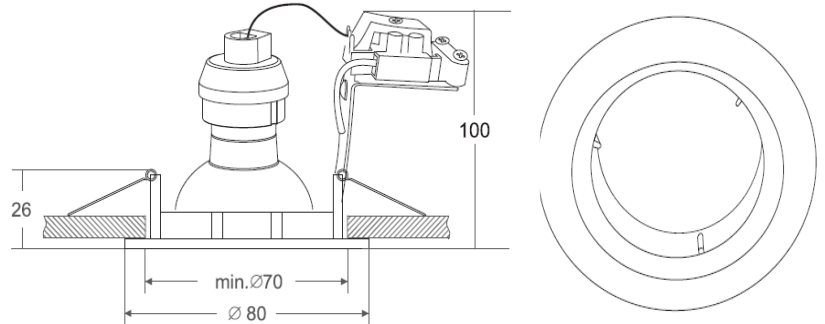

MAGNA LUMINAIRE

ARTECH
LIGHTING

Part Code: **MRF SH ST W**

Artech Magna recessed shallow IP20 LED luminaire with die-cast aluminium trim, steel housing, and pre-fitted GU10 LED lamp. Steel housing and intumescent material.

Production Information

-

Physical

Mounting Type – Recessed (With Trim)

Diameter – 80mm

Height – 100mm

Finish – White

RAL – 9010

IP Rating – IP20

Artech lighting strives to ensure all solutions are supplied with the latest technology, we therefore reserve the right to make technical and design changes without prior notice. Electrical connected load and luminous flux are subject to initial tolerance of up +/- 10%. Colour Temperature is subject to a tolerance of +/-150 Kelvin.