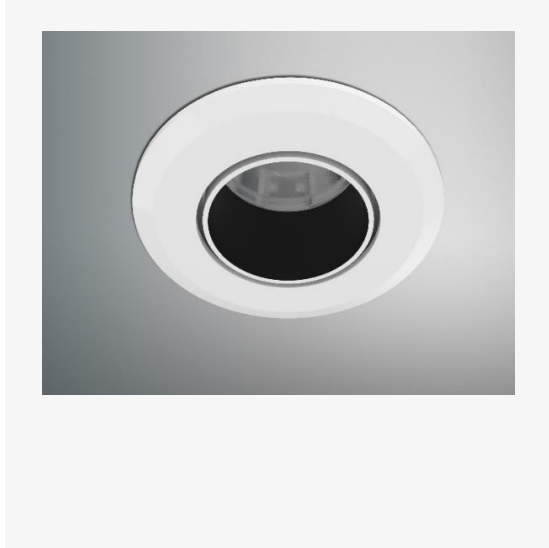

MAGNA ROUND IP44

ARTECH
LIGHTING

Part Code: **MRI S ST BW**

Artech Magna recessed IP44 LED luminaire with die-cast aluminium trim, steel housing, and pre-fitted GU10 LED lamp. Steel housing and intumescent material.

Production Information

-

Physical

Mounting Type – Recessed (With Trim)

Diameter – 91mm

Height – 88mm

Finish – Black/White

RAL – 9010