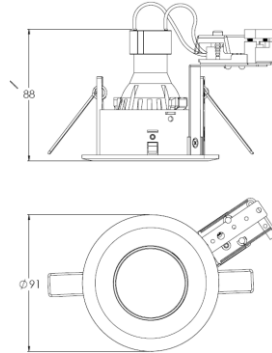

MAGNA ROUND IP44

ARTECH
LIGHTING

Part Code: **MRI S ST BW**

Artech Magna recessed IP44 LED luminaire with die-cast aluminium trim, steel housing, and pre-fitted GU10 LED lamp. Steel housing and intumescent material.

Production Information

-

Physical

Mounting Type – Recessed (With Trim)

Diameter – 91mm

Height – 88mm

Finish – Black/White

RAL – 9010