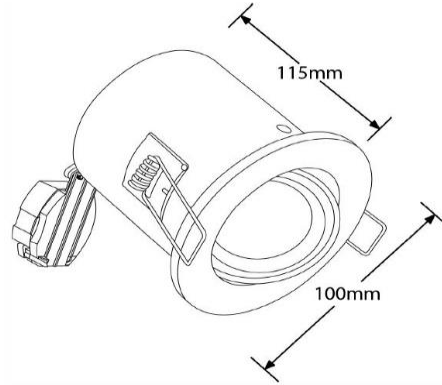

MAGNA LUMINAIRE

ARTECH
LIGHTING

Part Code: **MRT F ST W**

Artech Magna fire rated recessed IP65 LED luminaire with die-cast aluminium trim, steel housing, and pre-fitted GU10 LED lamp. Steel housing and intumescent material.

Production Information

-

Physical

Mounting Type – Recessed (With Trim)

Diameter – 100mm

Height – 115mm

Finish – White

RAL – 9016

IP Rating – IP20

Artech lighting strives to ensure all solutions are supplied with the latest technology, we therefore reserve the right to make technical and design changes without prior notice. Electrical connected load and luminous flux are subject to initial tolerance of up +/- 10%. Colour Temperature is subject to a tolerance of +/-150 Kelvin.