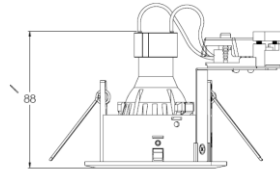

# MAGNA ROUND IP44

ARTECH  
LIGHTING

Part Code: **MRT S ST BW**

Artech Magna recessed IP44 LED luminaire with die-cast aluminium trim, steel housing, and pre-fitted GU10 LED lamp. Steel housing and intumescent material.

### Physical

Mounting Type – Recessed (With Trim)

Diameter – 91mm

Height – 88mm

Finish – Black/White

RAL – 9010

IP Rating – IP44

Artech lighting strives to ensure all solutions are supplied with the latest technology, we therefore reserve the right to make technical and design changes without prior notice. Electrical connected load and luminous flux are subject to initial tolerance of up +/- 10%. Colour Temperature is subject to a tolerance of +/-150 Kelvin.