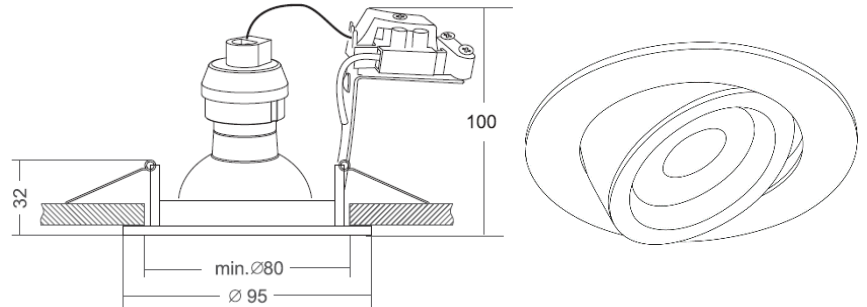

MAGNA LUMINAIRE

ARTECH
LIGHTING

Part Code: **MRT SH ST W**

Artech Magna recessed shallow tilt LED luminaire with die-cast aluminium trim, steel housing, and pre-fitted GU10 LED lamp. Steel housing and intumescent material.

Production Information

-

Physical

Mounting Type – Recessed (With Trim)

Diameter – 95mm

Height – 100mm

Finish – White

RAL – 9016

IP Rating – IP20

Control Gear – Mains Dimmable

CRI – 80+

Artech lighting strives to ensure all solutions are supplied with the latest technology, we therefore reserve the right to make technical and design changes without prior notice. Electrical connected load and luminous flux are subject to initial tolerance of up +/- 10%. Colour Temperature is subject to a tolerance of +/-150 Kelvin.