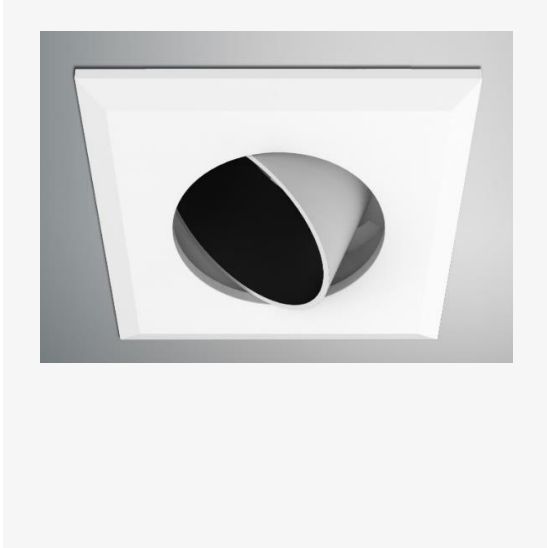

# MAGNA ROUND IP44

ARTECH  
LIGHTING

Part Code: **MST S ST BW**

Artech Magna recessed IP44 LED luminaire with die-cast aluminium trim, steel housing, and pre-fitted GU10 LED lamp. Steel housing and intumescent material.

### Physical

Mounting Type – Recessed (With Trim)

Diameter – 91mm

Height – 88mm

Finish – Black/White

RAL – 9010

IP Rating – IP20

Artech lighting strives to ensure all solutions are supplied with the latest technology, we therefore reserve the right to make technical and design changes without prior notice. Electrical connected load and luminous flux are subject to initial tolerance of up +/- 10%. Colour Temperature is subject to a tolerance of +/-150 Kelvin.