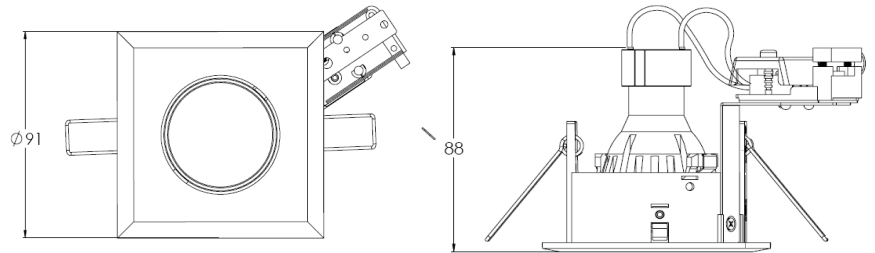

# MAGNA ROUND IP44

ARTECH  
LIGHTING

Part Code: **MST S ST BW**

Artech Magna recessed IP44 LED luminaire with die-cast aluminium trim, steel housing, and pre-fitted GU10 LED lamp. Steel housing and intumescent material.

### Physical

Mounting Type – Recessed (With Trim)

Diameter – 91mm

Height – 88mm

Finish – Black/White

RAL – 9010

IP Rating – IP20

Artech lighting strives to ensure all solutions are supplied with the latest technology, we therefore reserve the right to make technical and design changes without prior notice. Electrical connected load and luminous flux are subject to initial tolerance of up +/- 10%. Colour Temperature is subject to a tolerance of +/-150 Kelvin.