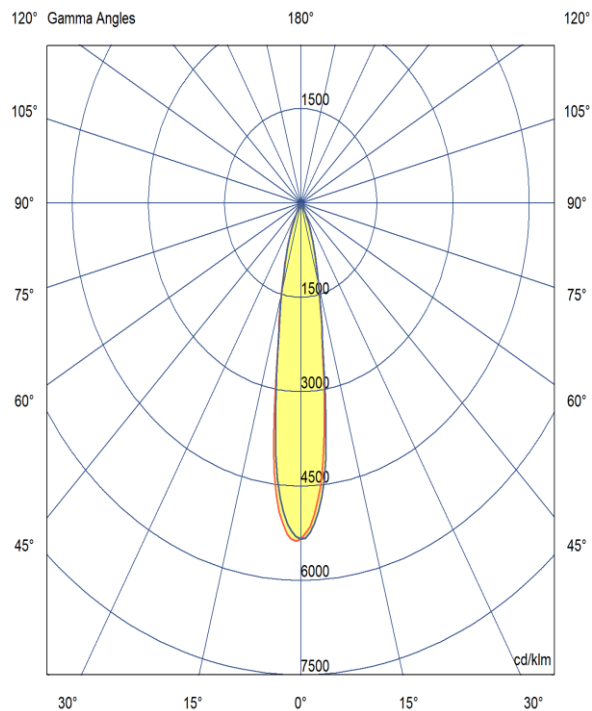

TENUS 85

ARTECH
LIGHTING

Part Code: **TRT 07 40 15 CL 85 ST WW D**

Artech Tenus recessed architectural fixed LED downlight with ingress protection IP44. Total luminous flux up to 1900 lm with overall luminaire efficacy of 109 lm/W. CRI 80+ and 2700K, 3000K & 4000K available as standard. Supplied with fixed output, DALI digital or phase-cut dimmable driver, optional 3-hour Basic or EMPRO emergency kit. Forged aluminium heat sink with die-cast white or black bezel. Optional extras such as CRI 90+, Tuneable White, Dim to Warm, Frosted/honeycomb lens available upon request.

Production Information

–
Physical
Mounting Type – Recessed (With Trim)
Height – 98mm
Diameter – 85mm
Cutout – 78mm
Finish – White/White
IP Rating – IP44

–
Electrical
Lamp Type - LED
Wattage – 6.6 W
Efficacy – 109lm/W
Driver – Tridonic/Osram
Control – DALI2

–
LED
Manufacturer – Citizen
LED Type – CLU02Q/1202E1
Delivered lumen output – 724lm
CCT – 4000K
CRI – 80+
MacAdam – < 2
Service Lifetime – L80/B10 72,000 Hrs

–
Optic
15°/ Clear

Artech lighting strives to ensure all solutions are supplied with the latest technology, we therefore reserve the right to make technical and design changes without prior notice. Electrical connected load and luminous flux are subject to initial tolerance of up +/- 10%. Colour Temperature is subject to a tolerance of +/-150 Kelvin.