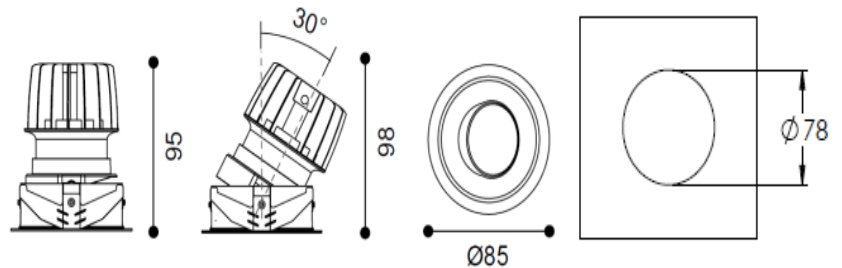

TENUS 85

ARTECH
LIGHTING

Part Code: **TRT 07 40 15 CL 85 ST WW D**

Artech Tenus recessed architectural fixed LED downlight with ingress protection IP44. Total luminous flux up to 1900 lm with overall luminaire efficacy of 109 lm/W. CRI 80+ and 2700K, 3000K & 4000K available as standard. Supplied with fixed output, DALI digital or phase-cut dimmable driver, optional 3-hour Basic or EMPRO emergency kit. Forged aluminium heat sink with die-cast white or black bezel. Optional extras such as CRI 90+, Tuneable White, Dim to Warm, Frosted/honeycomb lens available upon request.

Production Information

–
Physical
Mounting Type – Recessed (With Trim)
Height – 98mm
Diameter – 85mm
Cutout – 78mm
Finish – White/White
IP Rating – IP44

–
Electrical
Lamp Type - LED
Wattage – 6.6 W
Efficacy – 109lm/W
Driver – Tridonic/Osram
Control – DALI2