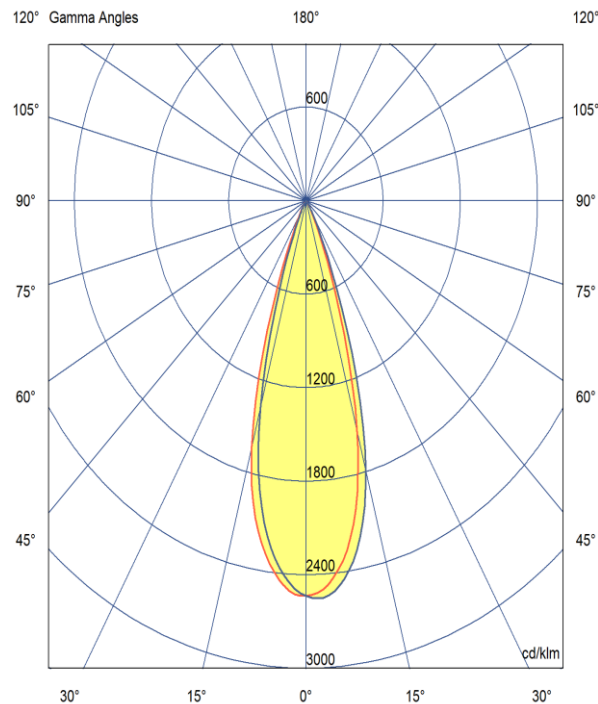

Production Information

Physical

Mounting Type – Recessed (With Trim)
Height – 98mm
Diameter – 85mm
Cutout – 78mm
Finish – White/White
IP Rating – IP44

Electrical

Lamp Type - LED
Wattage – 6.6 W
Efficacy – 109lm/W
Driver – Tridonic/Osram
Control – DALI2

LED

Manufacturer – Citizen
LED Type – CLU02Q/1202E1
Delivered lumen output – 724lm
CCT – 4000K
CRI – 80+
MacAdam – < 2
Service Lifetime – L80/B10 72,000 Hrs

Optic

24°/ Clear

Artech lighting strives to ensure all solutions are supplied with the latest technology, we therefore reserve the right to make technical and design changes without prior notice. Electrical connected load and luminous flux are subject to initial tolerance of up +/- 10%. Colour Temperature is subject to a tolerance of +/-150 Kelvin.