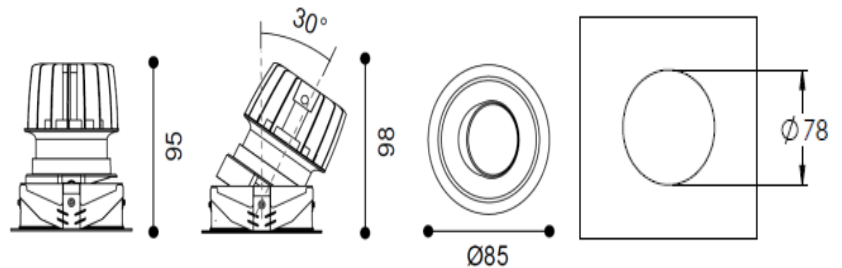

TENUS 85

ARTECH
LIGHTING

Part Code: **TRT 07 40 24 CL 85 ST WW D**

Artech Tenus recessed architectural fixed LED downlight with ingress protection IP44. Total luminous flux up to 1900 lm with overall luminaire efficacy of 109 lm/W. CRI 80+ and 2700K, 3000K & 4000K available as standard. Supplied with fixed output, DALI digital or phase-cut dimmable driver, optional 3-hour Basic or EMPRO emergency kit. Forged aluminium heat sink with die-cast white or black bezel. Optional extras such as CRI 90+, Tuneable White, Dim to Warm, Frosted/honeycomb lens available upon request.

Production Information

Physical

Mounting Type – Recessed (With Trim)
Height – 98mm
Diameter – 85mm
Cutout – 78mm
Finish – White/White
IP Rating – IP44

Electrical

Lamp Type - LED
Wattage – 6.6 W
Efficacy – 109lm/W
Driver – Tridonic/Osram
Control – DALI2