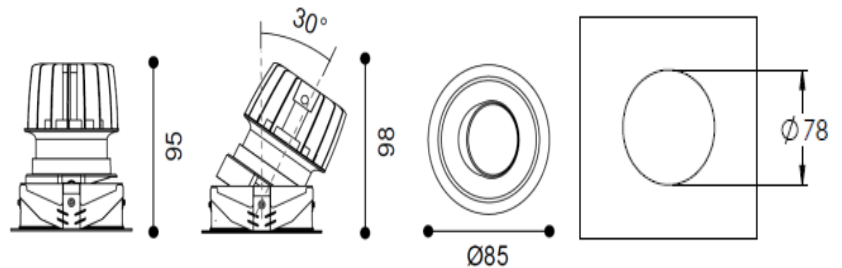

TENUS 85

ARTECH
LIGHTING

Part Code: **TRT 10 40 36 CL 85 ST WW D**

Artech Tenus recessed architectural fixed LED downlight with ingress protection IP44. Total luminous flux up to 1900 lm with overall luminaire efficacy of 109 lm/W. CRI 80+ and 2700K, 3000K & 4000K available as standard. Supplied with fixed output, DALI digital or phase-cut dimmable driver, optional 3-hour Basic or EMPRO emergency kit. Forged aluminium heat sink with die-cast white or black bezel. Optional extras such as CRI 90+, Tuneable White, Dim to Warm, Frosted/honeycomb lens available upon request.

Production Information

–
Physical
Mounting Type – Recessed (With Trim)
Height – 98mm
Diameter – 85mm
Cutout – 78mm
Finish – White/White
IP Rating – IP44

–
Electrical
Lamp Type - LED
Wattage – 9.2 W
Efficacy – 109lm/W
Driver – Tridonic/Osram
Control – DALI2