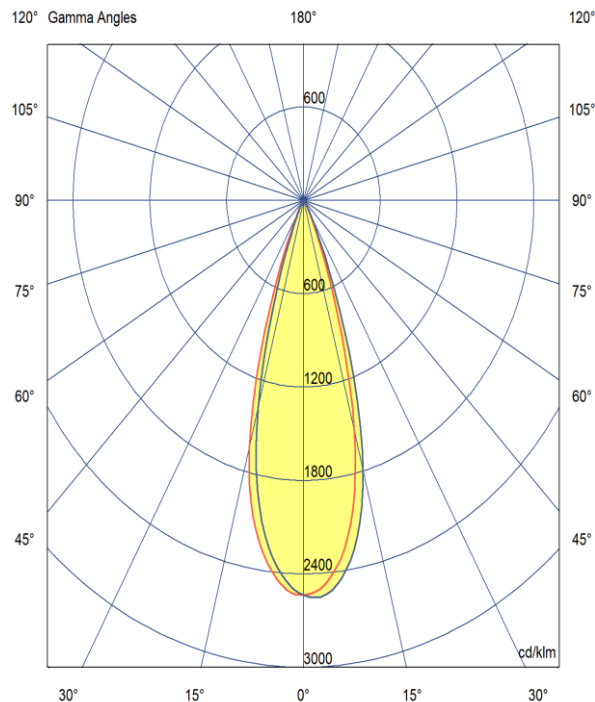

TENUS 85

ARTECH
LIGHTING

Part Code: **TRT 10 40 36 CL 85 ST WW D**

Artech Tenus recessed architectural fixed LED downlight with ingress protection IP44. Total luminous flux up to 1900 lm with overall luminaire efficacy of 109 lm/W. CRI 80+ and 2700K, 3000K & 4000K available as standard. Supplied with fixed output, DALI digital or phase-cut dimmable driver, optional 3-hour Basic or EMPRO emergency kit. Forged aluminium heat sink with die-cast white or black bezel. Optional extras such as CRI 90+, Tuneable White, Dim to Warm, Frosted/honeycomb lens available upon request.

Production Information

–
Physical
Mounting Type – Recessed (With Trim)
Height – 98mm
Diameter – 85mm
Cutout – 78mm
Finish – White/White
IP Rating – IP44

–
Electrical
Lamp Type - LED
Wattage – 9.2 W
Efficacy – 109lm/W
Driver – Tridonic/Osram
Control – DALI2

–
LED
Manufacturer – Citizen
LED Type – CLU02Q/1202E1
Delivered lumen output – 1006lm
CCT – 4000K
CRI – 80+
MacAdam – < 2
Service Lifetime – L80/B10 72,000 Hrs

–
Optic
36°/ Clear

Artech lighting strives to ensure all solutions are supplied with the latest technology, we therefore reserve the right to make technical and design changes without prior notice. Electrical connected load and luminous flux are subject to initial tolerance of up +/- 10%. Colour Temperature is subject to a tolerance of +/-150 Kelvin.