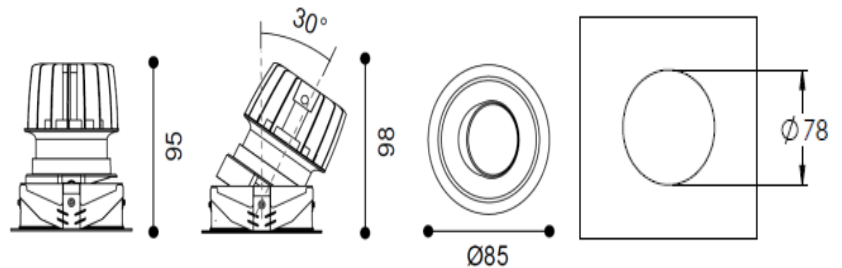

TENUS 85

ARTECH
LIGHTING

Part Code: **TRT 14 40 36 CL 85 ST WW D**

Artech Tenus recessed architectural fixed LED downlight with ingress protection IP44. Total luminous flux up to 1900 lm with overall luminaire efficacy of 109 lm/W. CRI 80+ and 2700K, 3000K & 4000K available as standard. Supplied with fixed output, DALI digital or phase-cut dimmable driver, optional 3-hour Basic or EMPRO emergency kit. Forged aluminium heat sink with die-cast white or black bezel. Optional extras such as CRI 90+, Tuneable White, Dim to Warm, Frosted/honeycomb lens available upon request.

Production Information

–
Physical
Mounting Type – Recessed (With Trim)
Height – 98mm
Diameter – 85mm
Cutout – 78mm
Finish – White/White
IP Rating – IP44

–
Electrical
Lamp Type - LED
Wattage – 12.9 W
Efficacy – 109lm/W
Driver – Tridonic/Osram
Control – DALI2