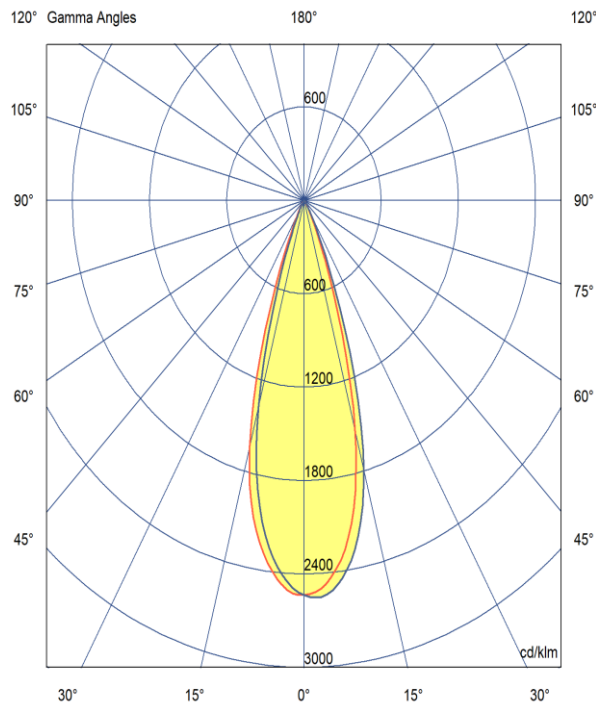

TENUS 85

ARTECH
LIGHTING

Part Code: **TRT 14 40 36 CL 85 ST WW D**

Artech Tenus recessed architectural fixed LED downlight with ingress protection IP44. Total luminous flux up to 1900 lm with overall luminaire efficacy of 109 lm/W. CRI 80+ and 2700K, 3000K & 4000K available as standard. Supplied with fixed output, DALI digital or phase-cut dimmable driver, optional 3-hour Basic or EMPRO emergency kit. Forged aluminium heat sink with die-cast white or black bezel. Optional extras such as CRI 90+, Tuneable White, Dim to Warm, Frosted/honeycomb lens available upon request.

Production Information

–
Physical
Mounting Type – Recessed (With Trim)
Height – 98mm
Diameter – 85mm
Cutout – 78mm
Finish – White/White
IP Rating – IP44

–
Electrical
Lamp Type - LED
Wattage – 12.9 W
Efficacy – 109lm/W
Driver – Tridonic/Osram
Control – DALI2

–
LED
Manufacturer – Citizen
LED Type – CLU02Q/1202E1
Delivered lumen output – 1408lm
CCT – 4000K
CRI – 80+
MacAdam – < 2
Service Lifetime – L80/B10 72,000 Hrs

–
Optic
36°/ Clear

Artech lighting strives to ensure all solutions are supplied with the latest technology, we therefore reserve the right to make technical and design changes without prior notice. Electrical connected load and luminous flux are subject to initial tolerance of up +/- 10%. Colour Temperature is subject to a tolerance of +/-150 Kelvin.