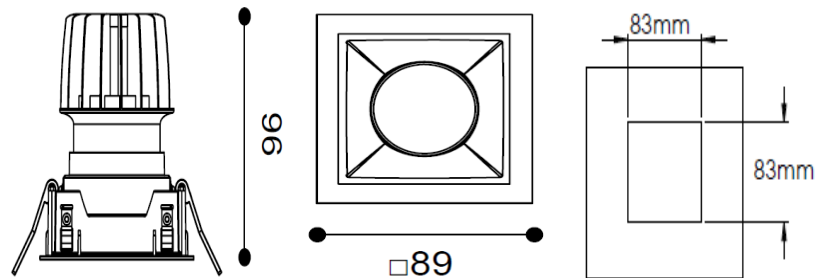

TENUS SQUARE FIX

ARTECH
LIGHTING

Part Code: **TSF 14 40 15 CL 85 ST WW**

Artech Tenus recessed architectural fixed LED downlight with ingress protection IP44. Total luminous flux up to 1900 lm with overall luminaire efficacy of 109 lm/W. Supplied with fixed output, DALI digital or phase-cut dimmable driver, optional 3-hour Basic or EMPRO emergency kit. Forged aluminium heat sink with die-cast white or black bezel.

Production Information

–
Physical
Mounting Type – Recessed (With Trim)
Height – 96mm
Diameter – 89mm
Cutout – 83mm
Finish – White/White
IP Rating – IP44

–
Electrical
Lamp Type - LED
Wattage – 12.9 W
Efficacy – 109lm/W
Driver – Tridonic/Osram
Control – Fixed Output