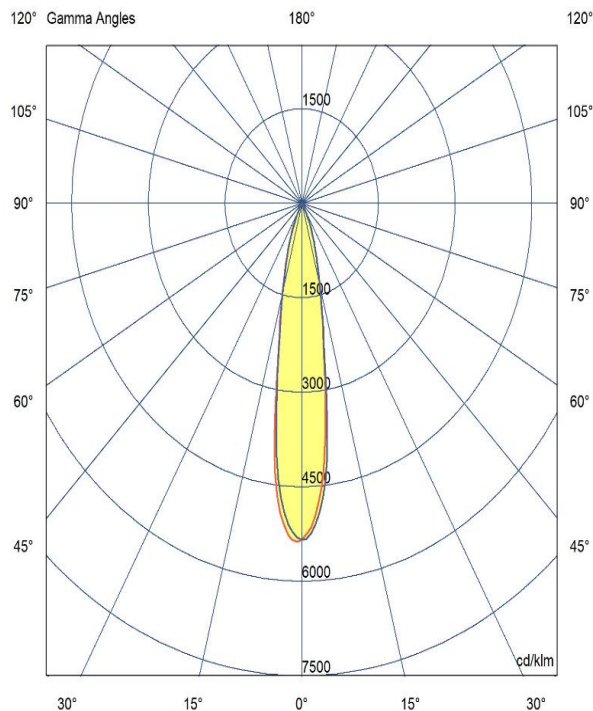

TENUS SQUARE FIX

ARTECH
LIGHTING

Part Code: **TSF 14 40 15 CL 85 ST WW**

Artech Tenus recessed architectural fixed LED downlight with ingress protection IP44. Total luminous flux up to 1900 lm with overall luminaire efficacy of 109 lm/W. Supplied with fixed output, DALI digital or phase-cut dimmable driver, optional 3-hour Basic or EMPRO emergency kit. Forged aluminium heat sink with die-cast white or black bezel.

Production Information

–
Physical
Mounting Type – Recessed (With Trim)
Height – 96mm
Diameter – 89mm
Cutout – 83mm
Finish – White/White
IP Rating – IP44

–
Electrical
Lamp Type - LED
Wattage – 12.9 W
Efficacy – 109lm/W
Driver – Tridonic/Osram
Control – Fixed Output

–
LED
Manufacturer – Citizen
LED Type – CLU028/120C4
Delivered lumen output – 1408lm
CCT – 4000K
CRI – 90+
MacAdam – <3
Service Lifetime – L80/B10 - 55,000Hrs

–
Optic
15°/ Clear

Artech lighting strives to ensure all solutions are supplied with the latest technology, we therefore reserve the right to make technical and design changes without prior notice. Electrical connected load and luminous flux are subject to initial tolerance of up +/- 10%. Colour Temperature is subject to a tolerance of +/-150 Kelvin.