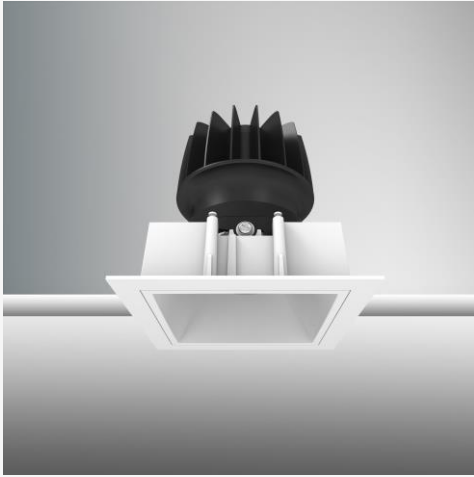

TENUS SQUARE FIX

ARTECH
LIGHTING

Part Code: **TSF 14 40 15 CL 85 ST WW**

Artech Tenus recessed architectural fixed LED downlight with ingress protection IP44. Total luminous flux up to 1900 lm with overall luminaire efficacy of 109 lm/W. Supplied with fixed output, DALI digital or phase-cut dimmable driver, optional 3-hour Basic or EMPRO emergency kit. Forged aluminium heat sink with die-cast white or black bezel.

Production Information

–
Physical
Mounting Type – Recessed (With Trim)
Height – 96mm
Diameter – 89mm
Cutout – 83mm
Finish – White/White
IP Rating – IP44

–
Electrical
Lamp Type - LED
Wattage – 12.9 W
Efficacy – 109lm/W
Driver – Tridonic/Osram
Control – Fixed Output

–
LED
Manufacturer – Citizen
LED Type – CLU028/120C4
Delivered lumen output – 1408lm
CCT – 4000K
CRI – 90+
MacAdam – <3
Service Lifetime – L80/B10 - 55,000Hrs

–
Optic
15°/ Clear

Artech lighting strives to ensure all solutions are supplied with the latest technology, we therefore reserve the right to make technical and design changes without prior notice. Electrical connected load and luminous flux are subject to initial tolerance of up +/- 10%. Colour Temperature is subject to a tolerance of +/-150 Kelvin.