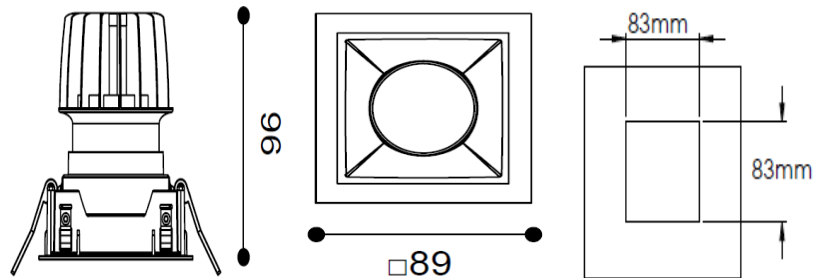

# TENUS SQUARE FIX

ARTECH  
LIGHTING

Part Code: **TSF 14 40 24 CL 85 ST WW**

Artech Tenus recessed architectural fixed LED downlight with ingress protection IP44. Total luminous flux up to 1900 lm with overall luminaire efficacy of 109 lm/W. Supplied with fixed output, DALI digital or phase-cut dimmable driver, optional 3-hour Basic or EMPRO emergency kit. Forged aluminium heat sink with die-cast white or black bezel.

### Physical

Mounting Type – Recessed (With Trim)  
Height – 96mm  
Diameter – 89mm  
Cutout – 83mm  
Finish – White/White  
IP Rating – IP44