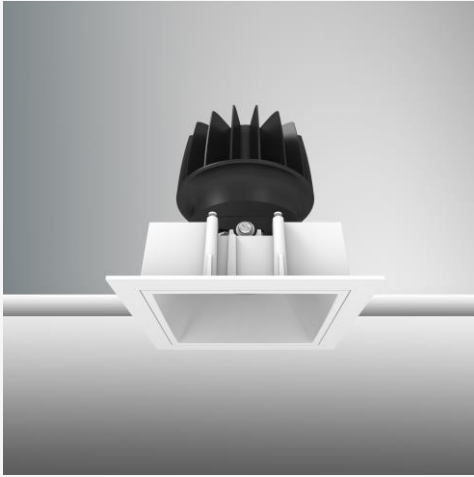

# TENUS SQUARE FIX

ARTECH  
LIGHTING

Part Code: **TSF 14 40 24 CL 85 ST WW**

Artech Tenus recessed architectural fixed LED downlight with ingress protection IP44. Total luminous flux up to 1900 lm with overall luminaire efficacy of 109 lm/W. Supplied with fixed output, DALI digital or phase-cut dimmable driver, optional 3-hour Basic or EMPRO emergency kit. Forged aluminium heat sink with die-cast white or black bezel.

### Physical

Mounting Type – Recessed (With Trim)  
Height – 96mm  
Diameter – 89mm  
Cutout – 83mm  
Finish – White/White  
IP Rating – IP44