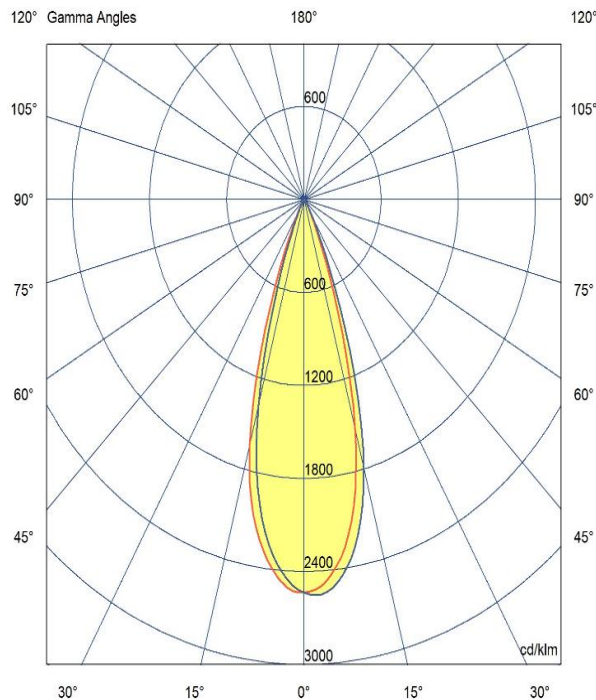

Optic

24°/ Clear

Artech lighting strives to ensure all solutions are supplied with the latest technology, we therefore reserve the right to make technical and design changes without prior notice. Electrical connected load and luminous flux are subject to initial tolerance of up +/- 10%. Colour Temperature is subject to a tolerance of +/-150 Kelvin.

St Johns Rd, Meadowfield Ind. Estate, Durham, Co. Durham, DH7 8RJ, United Kingdom
T: +44(0) 191 3787960 E: info@artechlighting.com

MADE IN
BRITAIN UK
CA