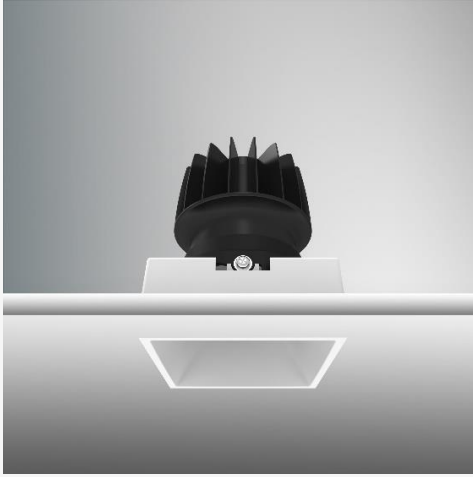

TENUS SQUARE FIX

ARTECH
LIGHTING

Part Code: **TSF 14 40 36 CL 85 TL WW**

Artech Tenus recessed architectural fixed LED downlight with ingress protection IP44. Total luminous flux up to 1408 lm with overall luminaire efficacy of 109 lm/W. Supplied with fixed output, DALI digital or phase-cut dimmable driver, optional 3-hour Basic or EMPRO emergency kit. Forged aluminium heat sink with die-cast white or black bezel.

Production Information

–
Physical
Mounting Type – Recessed (Trimless)
Height – 96mm
Diameter – 74mm
Cutout – 75mm
Finish – White/White
IP Rating – IP44

–
Electrical
Lamp Type - LED
Wattage – 12.9 W
Efficacy – 109lm/W
Driver – Tridonic/Osram
Control – Fixed Output

–
LED
Manufacturer – Citizen
LED Type – CLU028/120C4
Delivered lumen output – 1408lm
CCT – 4000K
CRI – 90+
MacAdam – <3
Service Lifetime – L80/B10 - 55,000Hrs

–
Optic
36°/ Clear

Artech lighting strives to ensure all solutions are supplied with the latest technology, we therefore reserve the right to make technical and design changes without prior notice. Electrical connected load and luminous flux are subject to initial tolerance of up +/- 10%. Colour Temperature is subject to a tolerance of +/-150 Kelvin.