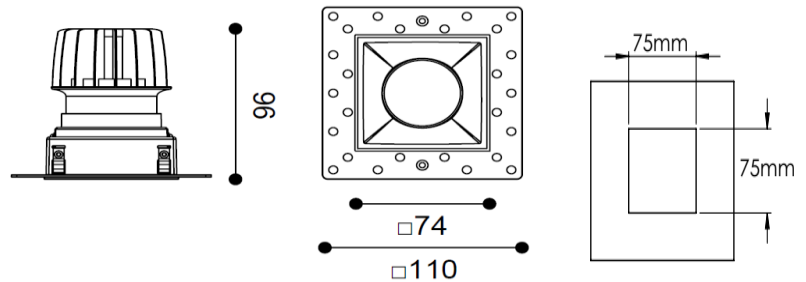

TENUS SQUARE FIX

ARTECH
LIGHTING

Part Code: **TSF 14 40 36 CL 85 TL WW**

Artech Tenus recessed architectural fixed LED downlight with ingress protection IP44. Total luminous flux up to 1408 lm with overall luminaire efficacy of 109 lm/W. Supplied with fixed output, DALI digital or phase-cut dimmable driver, optional 3-hour Basic or EMPRO emergency kit. Forged aluminium heat sink with die-cast white or black bezel.

Production Information

–
Physical
Mounting Type – Recessed (Trimless)
Height – 96mm
Diameter – 74mm
Cutout – 75mm
Finish – White/White
IP Rating – IP44

–
Electrical
Lamp Type - LED
Wattage – 12.9 W
Efficacy – 109lm/W
Driver – Tridonic/Osram
Control – Fixed Output