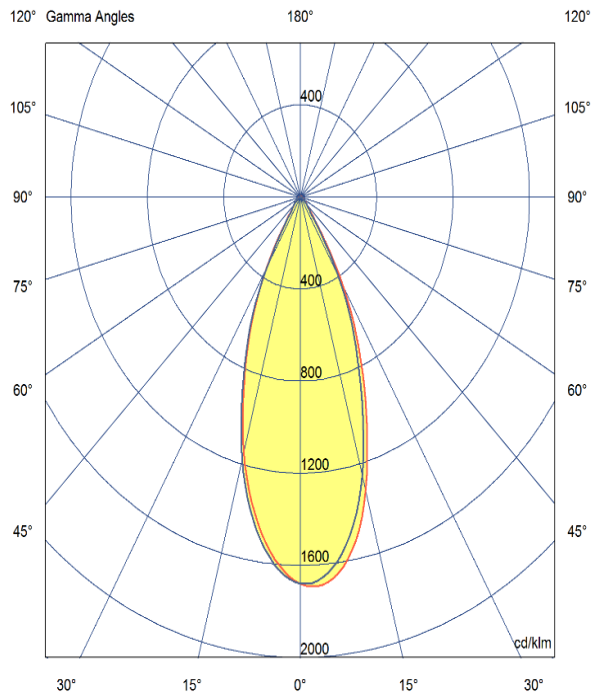

TENUS SQUARE FIX

ARTECH
LIGHTING

Part Code: **TSF 14 40 36 CL 85 TL WW**

Artech Tenus recessed architectural fixed LED downlight with ingress protection IP44. Total luminous flux up to 1408 lm with overall luminaire efficacy of 109 lm/W. Supplied with fixed output, DALI digital or phase-cut dimmable driver, optional 3-hour Basic or EMPRO emergency kit. Forged aluminium heat sink with die-cast white or black bezel.

Production Information

–
Physical
Mounting Type – Recessed (Trimless)
Height – 96mm
Diameter – 74mm
Cutout – 75mm
Finish – White/White
IP Rating – IP44

–
Electrical
Lamp Type - LED
Wattage – 12.9 W
Efficacy – 109lm/W
Driver – Tridonic/Osram
Control – Fixed Output

–
LED
Manufacturer – Citizen
LED Type – CLU028/120C4
Delivered lumen output – 1408lm
CCT – 4000K
CRI – 90+
MacAdam – <3
Service Lifetime – L80/B10 - 55,000Hrs

–
Optic
36°/ Clear

Artech lighting strives to ensure all solutions are supplied with the latest technology, we therefore reserve the right to make technical and design changes without prior notice. Electrical connected load and luminous flux are subject to initial tolerance of up +/- 10%. Colour Temperature is subject to a tolerance of +/-150 Kelvin.