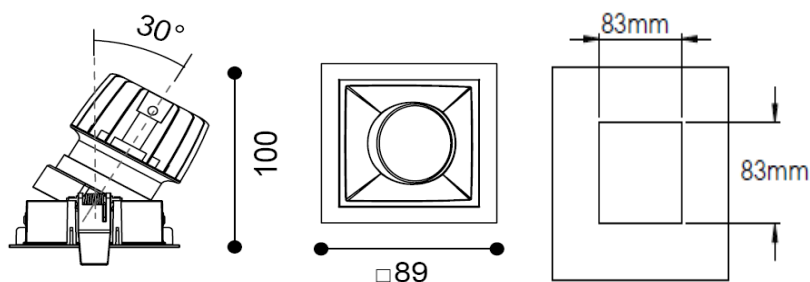

TENUS SQUARE TILT

Part Code: **TST 07 40 15 CL 85 ST WW**

Artech Tenus recessed architectural fixed LED downlight with ingress protection IP44. Total luminous flux up to 1900 lm with overall luminaire efficacy of 109 lm/W. Supplied with fixed output, DALI digital or phase-cut dimmable driver, optional 3-hour Basic or EMPRO emergency kit. Forged aluminium heat sink with die-cast white or black bezel.

Production Information

Physical

Mounting Type – Recessed (With Trim)
Height – 100mm
Diameter – 89mm
Cutout – 83mm
Finish – White/White
IP Rating – IP44

Electrical

Lamp Type - LED
Wattage – 6.6 W
Efficacy – 109lm/W
Driver – Tridonic/Osram
Control – Fixed Output