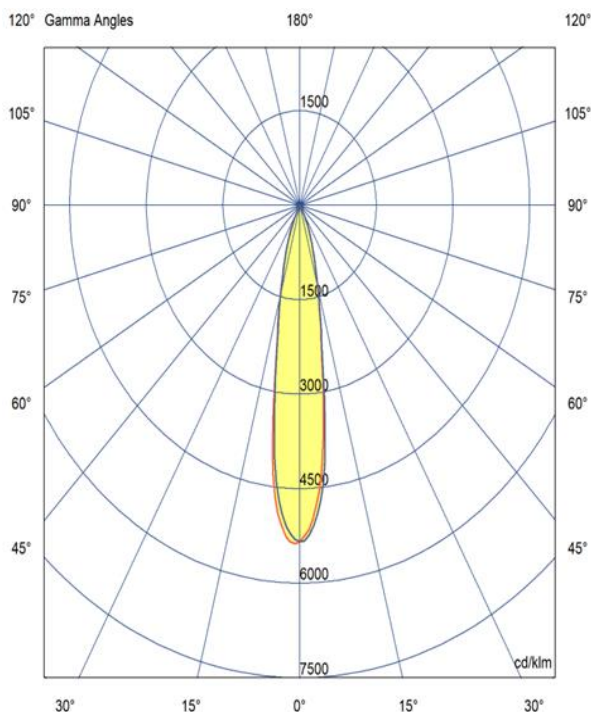

Production Information

Physical

Mounting Type – Recessed (With Trim)
Height – 100mm
Diameter – 89mm
Cutout – 83mm
Finish – White/White
IP Rating – IP44

Electrical

Lamp Type - LED
Wattage – 6.6 W
Efficacy – 109lm/W
Driver – Tridonic/Osram
Control – Fixed Output

LED

Manufacturer – Citizen
LED Type – CLU028/120C4
Delivered lumen output – 724lm
CCT – 4000K
CRI – 90+
MacAdam – <3
Service Lifetime – L80/B10 - 55,000Hrs

Optic

15°/ Clear

Artech lighting strives to ensure all solutions are supplied with the latest technology, we therefore reserve the right to make technical and design changes without prior notice. Electrical connected load and luminous flux are subject to initial tolerance of up +/- 10%. Colour Temperature is subject to a tolerance of +/-150 Kelvin.