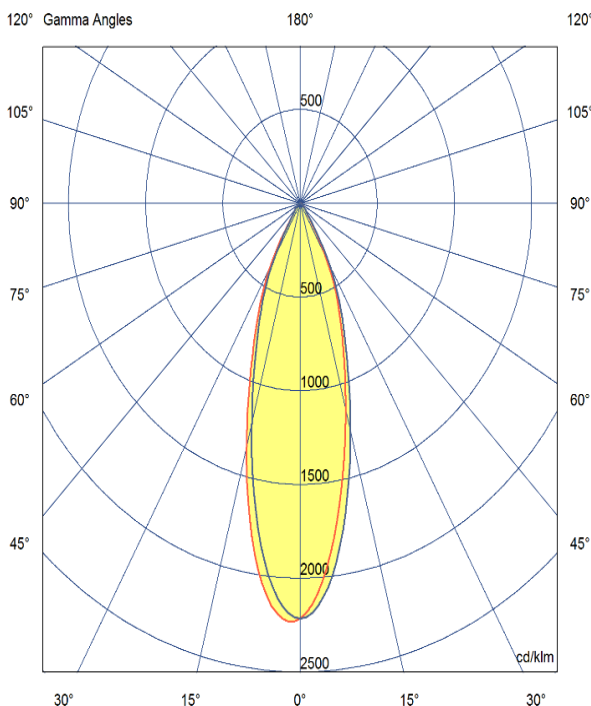

TENUS SQUARE TILT

Part Code: **TST 07 40 15 CL 85 TL WW**

Artech Tenus recessed architectural fixed LED downlight with ingress protection IP44. Total luminous flux up to 1408 lm with overall luminaire efficacy of 109 lm/W. Supplied with fixed output, DALI digital or phase-cut dimmable driver, optional 3-hour Basic or EMPRO emergency kit. Forged aluminium heat sink with die-cast white or black bezel.

Production Information

–
Physical
Mounting Type – Recessed (Trimless)
Height – 98mm
Diameter – 74mm
Cutout – 75mm
Finish – White/White
IP Rating – IP44

–
Electrical
Lamp Type - LED
Wattage – 6.6 W
Efficacy – 109lm/W
Driver – Tridonic/Osram
Control – Fixed Output

–
LED
Manufacturer – Citizen
LED Type – CLU028/120C4
Delivered lumen output – 724lm
CCT – 4000K
CRI – 90+
MacAdam – <3
Service Lifetime – L80/B10 - 55,000Hrs

–
Optic
15°/ Clear

Artech lighting strives to ensure all solutions are supplied with the latest technology, we therefore reserve the right to make technical and design changes without prior notice. Electrical connected load and luminous flux are subject to initial tolerance of up +/- 10%. Colour Temperature is subject to a tolerance of +/-150 Kelvin.