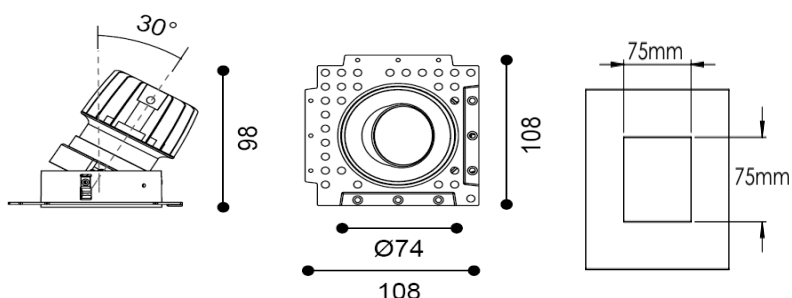

TENUS SQUARE TILT

Part Code: **TST 07 40 15 CL 85 TL WW**

Artech Tenus recessed architectural fixed LED downlight with ingress protection IP44. Total luminous flux up to 1408 lm with overall luminaire efficacy of 109 lm/W. Supplied with fixed output, DALI digital or phase-cut dimmable driver, optional 3-hour Basic or EMPRO emergency kit. Forged aluminium heat sink with die-cast white or black bezel.

Production Information

–
Physical
Mounting Type – Recessed (Trimless)
Height – 98mm
Diameter – 74mm
Cutout – 75mm
Finish – White/White
IP Rating – IP44

–
Electrical
Lamp Type - LED
Wattage – 6.6 W
Efficacy – 109lm/W
Driver – Tridonic/Osram
Control – Fixed Output

–
LED
Manufacturer – Citizen
LED Type – CLU028/120C4
Delivered lumen output – 724lm
CCT – 4000K
CRI – 90+
MacAdam – <3
Service Lifetime – L80/B10 - 55,000Hrs

–
Optic
15°/ Clear

Artech lighting strives to ensure all solutions are supplied with the latest technology, we therefore reserve the right to make technical and design changes without prior notice. Electrical connected load and luminous flux are subject to initial tolerance of up +/- 10%. Colour Temperature is subject to a tolerance of +/-150 Kelvin.