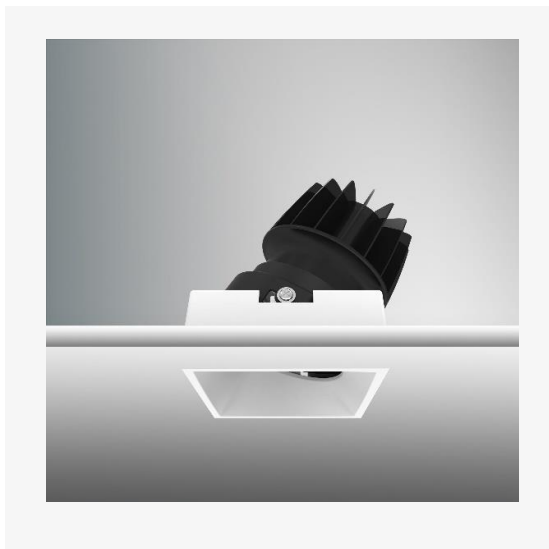

TENUS SQUARE TILT

Part Code: **TST 07 40 15 CL 85 TL WW**

Artech Tenus recessed architectural fixed LED downlight with ingress protection IP44. Total luminous flux up to 1408 lm with overall luminaire efficacy of 109 lm/W. Supplied with fixed output, DALI digital or phase-cut dimmable driver, optional 3-hour Basic or EMPRO emergency kit. Forged aluminium heat sink with die-cast white or black bezel.

Production Information

–
Physical
Mounting Type – Recessed (Trimless)
Height – 98mm
Diameter – 74mm
Cutout – 75mm
Finish – White/White
IP Rating – IP44

–
Electrical
Lamp Type - LED
Wattage – 6.6 W
Efficacy – 109lm/W
Driver – Tridonic/Osram
Control – Fixed Output

–
LED
Manufacturer – Citizen
LED Type – CLU028/120C4
Delivered lumen output – 724lm
CCT – 4000K
CRI – 90+
MacAdam – <3
Service Lifetime – L80/B10 - 55,000Hrs

–
Optic
15°/ Clear

Artech lighting strives to ensure all solutions are supplied with the latest technology, we therefore reserve the right to make technical and design changes without prior notice. Electrical connected load and luminous flux are subject to initial tolerance of up +/- 10%. Colour Temperature is subject to a tolerance of +/-150 Kelvin.