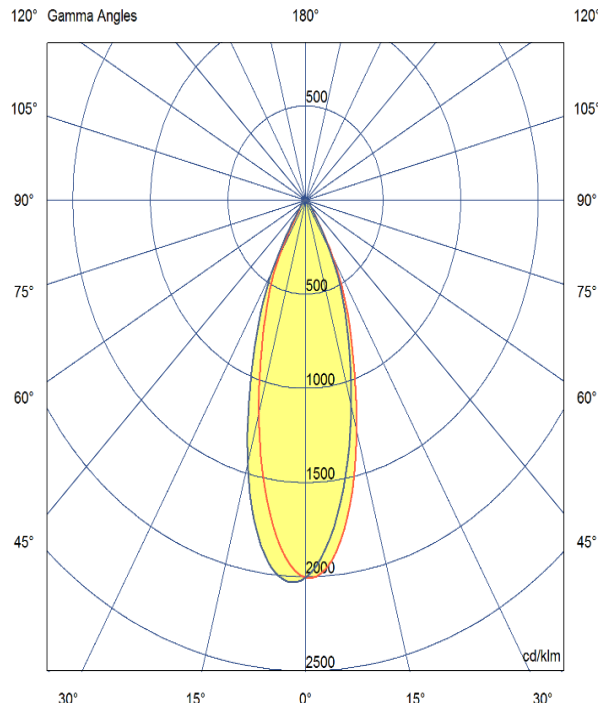

# TENUS SQUARE TILT

ARTECH  
LIGHTING

Part Code: **TST 07 40 24 CL 85 ST WW**

Artech Tenus recessed architectural fixed LED downlight with ingress protection IP44. Total luminous flux up to 1900 lm with overall luminaire efficacy of 109 lm/W. Supplied with fixed output, DALI digital or phase-cut dimmable driver, optional 3-hour Basic or EMPRO emergency kit. Forged aluminium heat sink with die-cast white or black bezel.

## Production Information

–  
**Physical**  
Mounting Type – Recessed (With Trim)  
Height – 100mm  
Diameter – 89mm  
Cutout – 83mm  
Finish – White/White  
IP Rating – IP44

–  
**Electrical**  
Lamp Type - LED  
Wattage – 6.6 W  
Efficacy – 109lm/W  
Driver – Tridonic/Osram  
Control – Fixed Output

–  
**LED**  
Manufacturer – Citizen  
LED Type – CLU028/120C4  
Delivered lumen output – 724lm  
CCT – 4000K  
CRI – 90+  
MacAdam – <3  
Service Lifetime – L80/B10 - 55,000Hrs

–  
**Optic**  
24°/ Clear