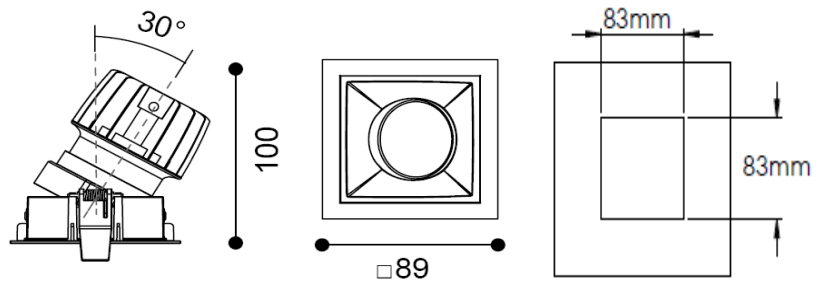

# TENUS SQUARE TILT

ARTECH  
LIGHTING

Part Code: **TST 07 40 24 CL 85 ST WW**

Artech Tenus recessed architectural fixed LED downlight with ingress protection IP44. Total luminous flux up to 1900 lm with overall luminaire efficacy of 109 lm/W. Supplied with fixed output, DALI digital or phase-cut dimmable driver, optional 3-hour Basic or EMPRO emergency kit. Forged aluminium heat sink with die-cast white or black bezel.

## Production Information

–  
**Physical**  
Mounting Type – Recessed (With Trim)  
Height – 100mm  
Diameter – 89mm  
Cutout – 83mm  
Finish – White/White  
IP Rating – IP44

–  
**Electrical**  
Lamp Type - LED  
Wattage – 6.6 W  
Efficacy – 109lm/W  
Driver – Tridonic/Osram  
Control – Fixed Output