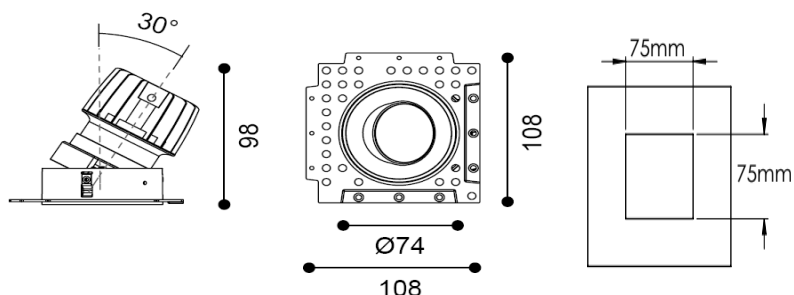

TENUS SQUARE TILT

Part Code: **TST 07 40 24 CL 85 TL WW**

Artech Tenus recessed architectural fixed LED downlight with ingress protection IP44. Total luminous flux up to 1408 lm with overall luminaire efficacy of 109 lm/W. Supplied with fixed output, DALI digital or phase-cut dimmable driver, optional 3-hour Basic or EMPRO emergency kit. Forged aluminium heat sink with die-cast white or black bezel.

Production Information

–
Physical
Mounting Type – Recessed (Trimless)
Height – 98mm
Diameter – 74mm
Cutout – 75mm
Finish – White/White
IP Rating – IP44

–
Electrical
Lamp Type - LED
Wattage – 6.6 W
Efficacy – 109lm/W
Driver – Tridonic/Osram
Control – Fixed Output

–
LED
Manufacturer – Citizen
LED Type – CLU028/120C4
Delivered lumen output – 724lm
CCT – 4000K
CRI – 90+
MacAdam – <3
Service Lifetime – L80/B10 - 55,000Hrs

–
Optic
24°/ Clear

Artech lighting strives to ensure all solutions are supplied with the latest technology, we therefore reserve the right to make technical and design changes without prior notice. Electrical connected load and luminous flux are subject to initial tolerance of up +/- 10%. Colour Temperature is subject to a tolerance of +/-150 Kelvin.