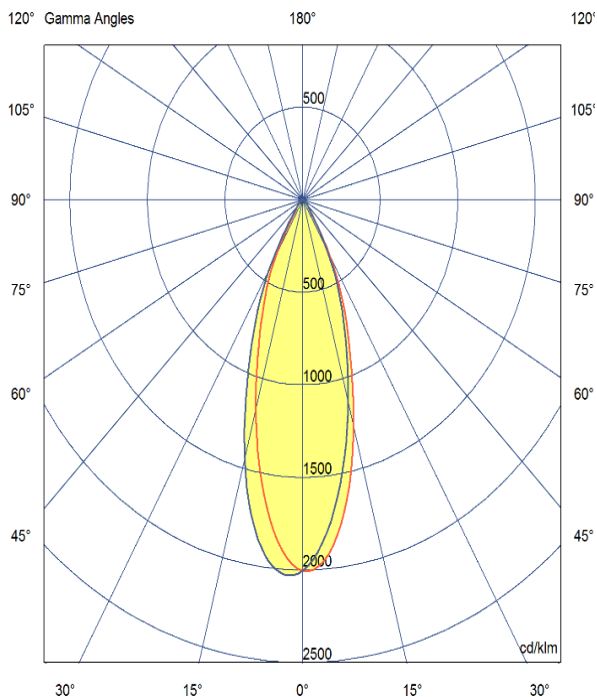

TENUS SQUARE TILT

Part Code: **TST 07 40 24 CL 85 TL WW**

Artech Tenus recessed architectural fixed LED downlight with ingress protection IP44. Total luminous flux up to 1408 lm with overall luminaire efficacy of 109 lm/W. Supplied with fixed output, DALI digital or phase-cut dimmable driver, optional 3-hour Basic or EMPRO emergency kit. Forged aluminium heat sink with die-cast white or black bezel.

Production Information

–
Physical
Mounting Type – Recessed (Trimless)
Height – 98mm
Diameter – 74mm
Cutout – 75mm
Finish – White/White
IP Rating – IP44

–
Electrical
Lamp Type - LED
Wattage – 6.6 W
Efficacy – 109lm/W
Driver – Tridonic/Osram
Control – Fixed Output

–
LED
Manufacturer – Citizen
LED Type – CLU028/120C4
Delivered lumen output – 724lm
CCT – 4000K
CRI – 90+
MacAdam – <3
Service Lifetime – L80/B10 - 55,000Hrs

–
Optic
24°/ Clear

Artech lighting strives to ensure all solutions are supplied with the latest technology, we therefore reserve the right to make technical and design changes without prior notice. Electrical connected load and luminous flux are subject to initial tolerance of up +/- 10%. Colour Temperature is subject to a tolerance of +/-150 Kelvin.