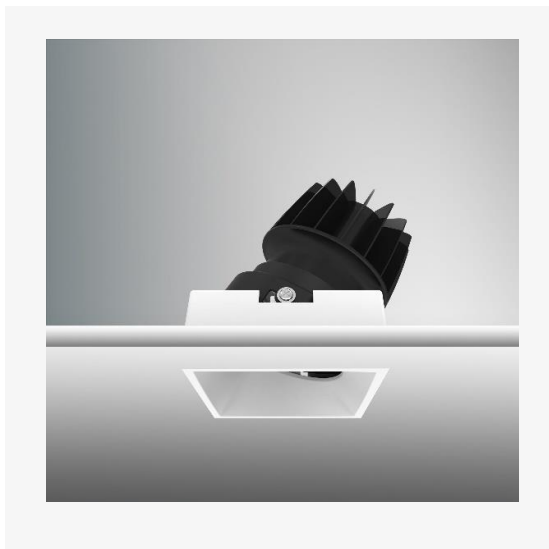

TENUS SQUARE TILT

Part Code: **TST 07 40 24 CL 85 TL WW**

Artech Tenus recessed architectural fixed LED downlight with ingress protection IP44. Total luminous flux up to 1408 lm with overall luminaire efficacy of 109 lm/W. Supplied with fixed output, DALI digital or phase-cut dimmable driver, optional 3-hour Basic or EMPRO emergency kit. Forged aluminium heat sink with die-cast white or black bezel.

Production Information

–
Physical
Mounting Type – Recessed (Trimless)
Height – 98mm
Diameter – 74mm
Cutout – 75mm
Finish – White/White
IP Rating – IP44

–
Electrical
Lamp Type - LED
Wattage – 6.6 W
Efficacy – 109lm/W
Driver – Tridonic/Osram
Control – Fixed Output

–
LED
Manufacturer – Citizen
LED Type – CLU028/120C4
Delivered lumen output – 724lm
CCT – 4000K
CRI – 90+
MacAdam – <3
Service Lifetime – L80/B10 - 55,000Hrs

–
Optic
24°/ Clear

Artech lighting strives to ensure all solutions are supplied with the latest technology, we therefore reserve the right to make technical and design changes without prior notice. Electrical connected load and luminous flux are subject to initial tolerance of up +/- 10%. Colour Temperature is subject to a tolerance of +/-150 Kelvin.