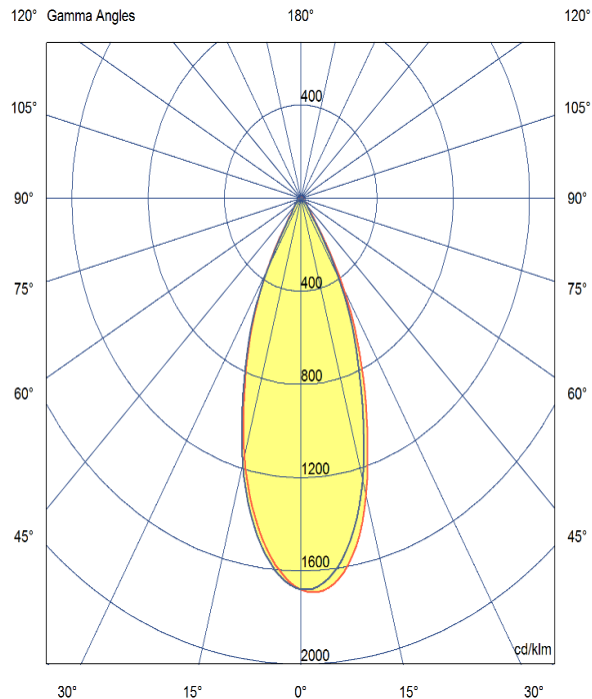

# TENUS SQUARE TILT

ARTECH  
LIGHTING

Part Code: **TST 07 40 36 CL 85 ST WW**

Artech Tenus recessed architectural fixed LED downlight with ingress protection IP44. Total luminous flux up to 1900 lm with overall luminaire efficacy of 109 lm/W. Supplied with fixed output, DALI digital or phase-cut dimmable driver, optional 3-hour Basic or EMPRO emergency kit. Forged aluminium heat sink with die-cast white or black bezel.

## Production Information

–  
**Physical**  
Mounting Type – Recessed (With Trim)  
Height – 100mm  
Diameter – 89mm  
Cutout – 83mm  
Finish – White/White  
IP Rating – IP44

–  
**Electrical**  
Lamp Type - LED  
Wattage – 6.6 W  
Efficacy – 109lm/W  
Driver – Tridonic/Osram  
Control – Fixed Output

–  
**LED**  
Manufacturer – Citizen  
LED Type – CLU028/120C4  
Delivered lumen output – 724lm  
CCT – 4000K  
CRI – 90+  
MacAdam – <3  
Service Lifetime – L80/B10 - 55,000Hrs

–  
**Optic**  
36°/ Clear