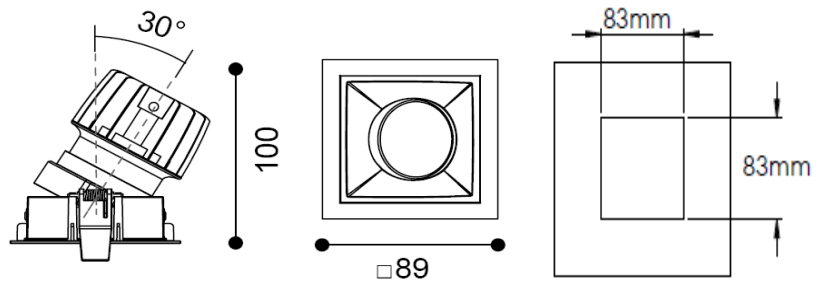

# TENUS SQUARE TILT

ARTECH  
LIGHTING

Part Code: **TST 07 40 36 CL 85 ST WW**

Artech Tenus recessed architectural fixed LED downlight with ingress protection IP44. Total luminous flux up to 1900 lm with overall luminaire efficacy of 109 lm/W. Supplied with fixed output, DALI digital or phase-cut dimmable driver, optional 3-hour Basic or EMPRO emergency kit. Forged aluminium heat sink with die-cast white or black bezel.

## Production Information

–  
**Physical**  
Mounting Type – Recessed (With Trim)  
Height – 100mm  
Diameter – 89mm  
Cutout – 83mm  
Finish – White/White  
IP Rating – IP44

–  
**Electrical**  
Lamp Type - LED  
Wattage – 6.6 W  
Efficacy – 109lm/W  
Driver – Tridonic/Osram  
Control – Fixed Output