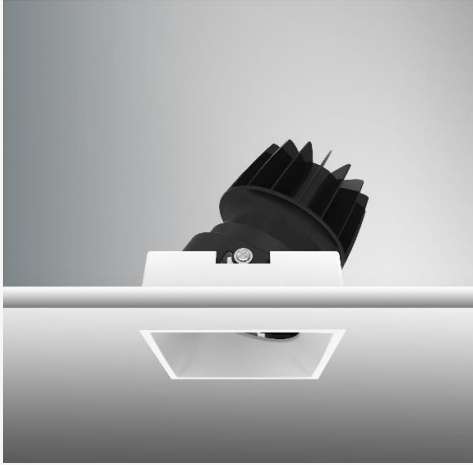

# TENUS SQUARE TILT

ARTECH  
LIGHTING

Part Code: **TST 07 40 36 CL 85 TL WW**

Artech Tenus recessed architectural fixed LED downlight with ingress protection IP44. Total luminous flux up to 1408 lm with overall luminaire efficacy of 109 lm/W. Supplied with fixed output, DALI digital or phase-cut dimmable driver, optional 3-hour Basic or EMPRO emergency kit. Forged aluminium heat sink with die-cast white or black bezel.

## Production Information

–  
**Physical**  
Mounting Type – Recessed (Trimless)  
Height – 98mm  
Diameter – 74mm  
Cutout – 75mm  
Finish – White/White  
IP Rating – IP44

–  
**Electrical**  
Lamp Type - LED  
Wattage – 6.6 W  
Efficacy – 109lm/W  
Driver – Tridonic/Osram  
Control – Fixed Output

–  
**LED**  
Manufacturer – Citizen  
LED Type – CLU028/120C4  
Delivered lumen output – 724lm  
CCT – 4000K  
CRI – 90+  
MacAdam – <3  
Service Lifetime – L80/B10 - 55,000Hrs

–  
**Optic**  
36°/ Clear