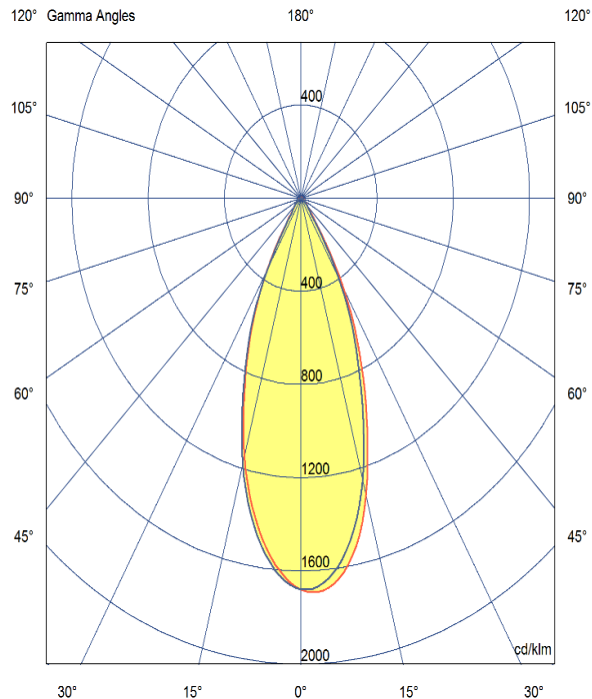

# TENUS SQUARE TILT

ARTECH  
LIGHTING

Part Code: **TST 07 40 36 CL 85 TL WW**

Artech Tenus recessed architectural fixed LED downlight with ingress protection IP44. Total luminous flux up to 1408 lm with overall luminaire efficacy of 109 lm/W. Supplied with fixed output, DALI digital or phase-cut dimmable driver, optional 3-hour Basic or EMPRO emergency kit. Forged aluminium heat sink with die-cast white or black bezel.

## Production Information

–  
**Physical**  
Mounting Type – Recessed (Trimless)  
Height – 98mm  
Diameter – 74mm  
Cutout – 75mm  
Finish – White/White  
IP Rating – IP44

–  
**Electrical**  
Lamp Type - LED  
Wattage – 6.6 W  
Efficacy – 109lm/W  
Driver – Tridonic/Osram  
Control – Fixed Output

–  
**LED**  
Manufacturer – Citizen  
LED Type – CLU028/120C4  
Delivered lumen output – 724lm  
CCT – 4000K  
CRI – 90+  
MacAdam – <3  
Service Lifetime – L80/B10 - 55,000Hrs

–  
**Optic**  
36°/ Clear