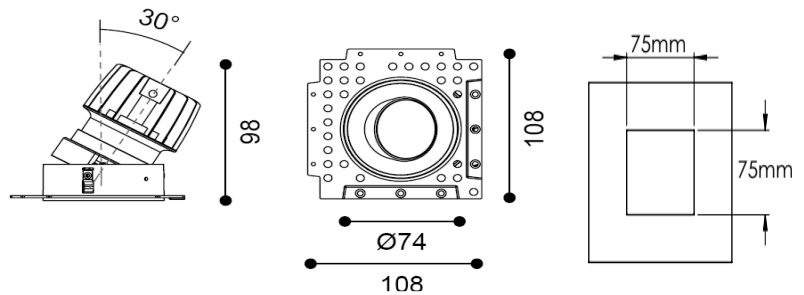

# TENUS SQUARE TILT

ARTECH  
LIGHTING

Part Code: **TST 07 40 36 CL 85 TL WW**

Artech Tenus recessed architectural fixed LED downlight with ingress protection IP44. Total luminous flux up to 1408 lm with overall luminaire efficacy of 109 lm/W. Supplied with fixed output, DALI digital or phase-cut dimmable driver, optional 3-hour Basic or EMPRO emergency kit. Forged aluminium heat sink with die-cast white or black bezel.

## Production Information

–  
**Physical**  
Mounting Type – Recessed (Trimless)  
Height – 98mm  
Diameter – 74mm  
Cutout – 75mm  
Finish – White/White  
IP Rating – IP44

–  
**Electrical**  
Lamp Type - LED  
Wattage – 6.6 W  
Efficacy – 109lm/W  
Driver – Tridonic/Osram  
Control – Fixed Output