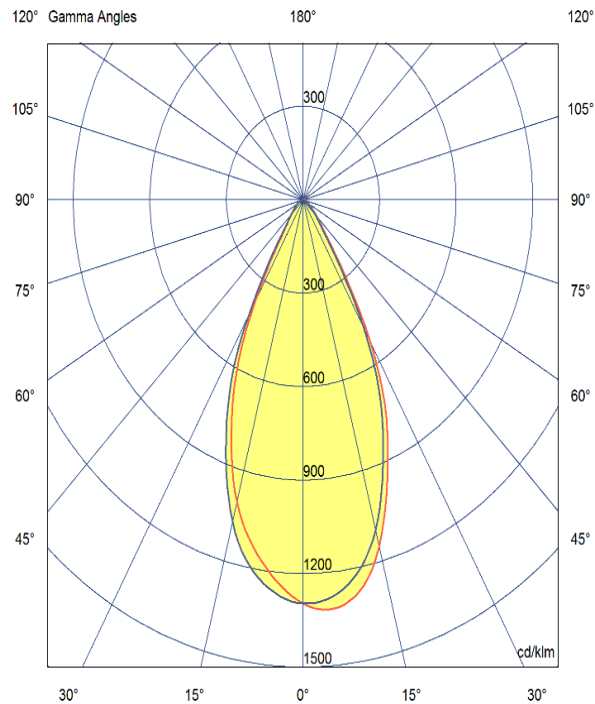

# TENUS SQUARE TILT

ARTECH  
LIGHTING

Part Code: **TST 07 40 50 CL 85 ST WW**

Artech Tenus recessed architectural fixed LED downlight with ingress protection IP44. Total luminous flux up to 1900 lm with overall luminaire efficacy of 109 lm/W. Supplied with fixed output, DALI digital or phase-cut dimmable driver, optional 3-hour Basic or EMPRO emergency kit. Forged aluminium heat sink with die-cast white or black bezel.

## Production Information

–  
**Physical**  
Mounting Type – Recessed (With Trim)  
Height – 100mm  
Diameter – 89mm  
Cutout – 83mm  
Finish – White/White  
IP Rating – IP44

–  
**Electrical**  
Lamp Type - LED  
Wattage – 6.6 W  
Efficacy – 109lm/W  
Driver – Tridonic/Osram  
Control – Fixed Output

–  
**LED**  
Manufacturer – Citizen  
LED Type – CLU028/120C4  
Delivered lumen output – 724lm  
CCT – 4000K  
CRI – 90+  
MacAdam – <3  
Service Lifetime – L80/B10 - 55,000Hrs

–  
**Optic**  
50°/ Clear