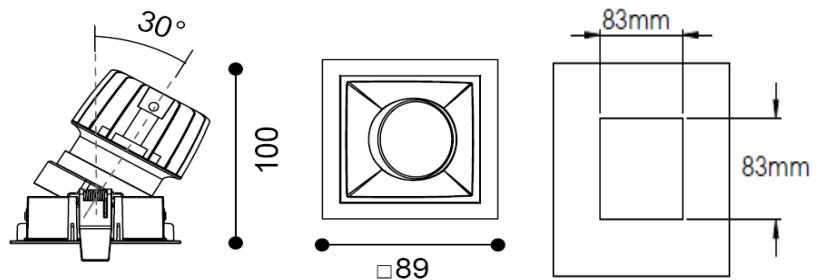

# TENUS SQUARE TILT

ARTECH  
LIGHTING

Part Code: **TST 07 40 50 CL 85 ST WW**

Artech Tenus recessed architectural fixed LED downlight with ingress protection IP44. Total luminous flux up to 1900 lm with overall luminaire efficacy of 109 lm/W. Supplied with fixed output, DALI digital or phase-cut dimmable driver, optional 3-hour Basic or EMPRO emergency kit. Forged aluminium heat sink with die-cast white or black bezel.

## Production Information

–  
**Physical**  
Mounting Type – Recessed (With Trim)  
Height – 100mm  
Diameter – 89mm  
Cutout – 83mm  
Finish – White/White  
IP Rating – IP44

–  
**Electrical**  
Lamp Type - LED  
Wattage – 6.6 W  
Efficacy – 109lm/W  
Driver – Tridonic/Osram  
Control – Fixed Output