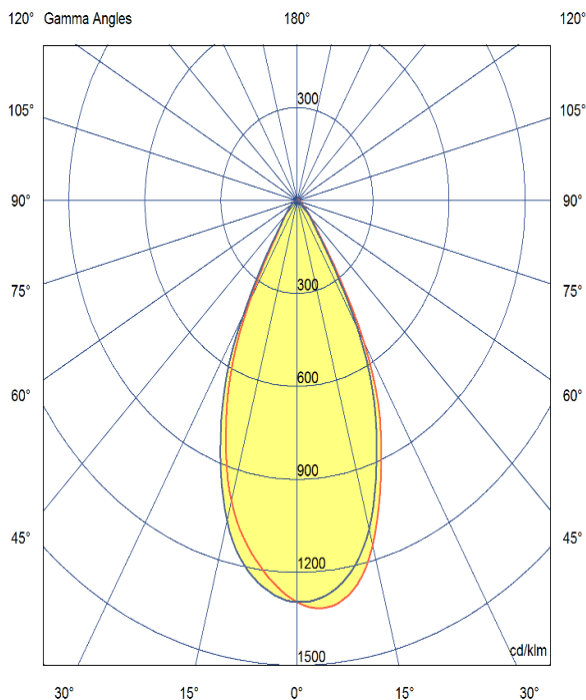

TENUS SQUARE TILT

Part Code: **TST 07 40 50 CL 85 TL WW**

Artech Tenus recessed architectural fixed LED downlight with ingress protection IP44. Total luminous flux up to 1408 lm with overall luminaire efficacy of 109 lm/W. Supplied with fixed output, DALI digital or phase-cut dimmable driver, optional 3-hour Basic or EMPRO emergency kit. Forged aluminium heat sink with die-cast white or black bezel.

Production Information

–
Physical
Mounting Type – Recessed (Trimless)
Height – 98mm
Diameter – 74mm
Cutout – 75mm
Finish – White/White
IP Rating – IP44

–
Electrical
Lamp Type - LED
Wattage – 6.6 W
Efficacy – 109lm/W
Driver – Tridonic/Osram
Control – Fixed Output

–
LED
Manufacturer – Citizen
LED Type – CLU028/120C4
Delivered lumen output – 724lm
CCT – 4000K
CRI – 90+
MacAdam – <3
Service Lifetime – L80/B10 - 55,000Hrs

–
Optic
50°/ Clear

Artech lighting strives to ensure all solutions are supplied with the latest technology, we therefore reserve the right to make technical and design changes without prior notice. Electrical connected load and luminous flux are subject to initial tolerance of up +/- 10%. Colour Temperature is subject to a tolerance of +/-150 Kelvin.