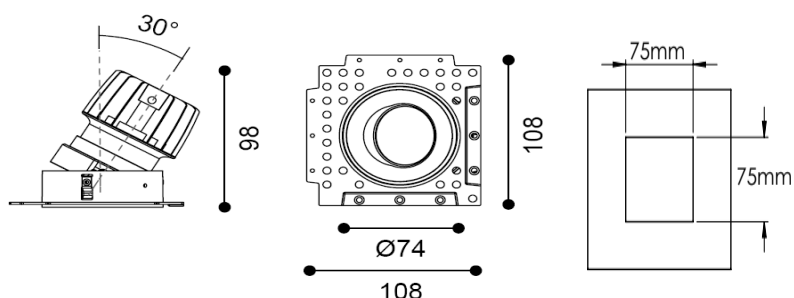

TENUS SQUARE TILT

Part Code: **TST 07 40 50 CL 85 TL WW**

Artech Tenus recessed architectural fixed LED downlight with ingress protection IP44. Total luminous flux up to 1408 lm with overall luminaire efficacy of 109 lm/W. Supplied with fixed output, DALI digital or phase-cut dimmable driver, optional 3-hour Basic or EMPRO emergency kit. Forged aluminium heat sink with die-cast white or black bezel.

Production Information

–
Physical
Mounting Type – Recessed (Trimless)
Height – 98mm
Diameter – 74mm
Cutout – 75mm
Finish – White/White
IP Rating – IP44

–
Electrical
Lamp Type - LED
Wattage – 6.6 W
Efficacy – 109lm/W
Driver – Tridonic/Osram
Control – Fixed Output

–
LED
Manufacturer – Citizen
LED Type – CLU028/120C4
Delivered lumen output – 724lm
CCT – 4000K
CRI – 90+
MacAdam – <3
Service Lifetime – L80/B10 - 55,000Hrs

–
Optic
50°/ Clear

Artech lighting strives to ensure all solutions are supplied with the latest technology, we therefore reserve the right to make technical and design changes without prior notice. Electrical connected load and luminous flux are subject to initial tolerance of up +/- 10%. Colour Temperature is subject to a tolerance of +/-150 Kelvin.