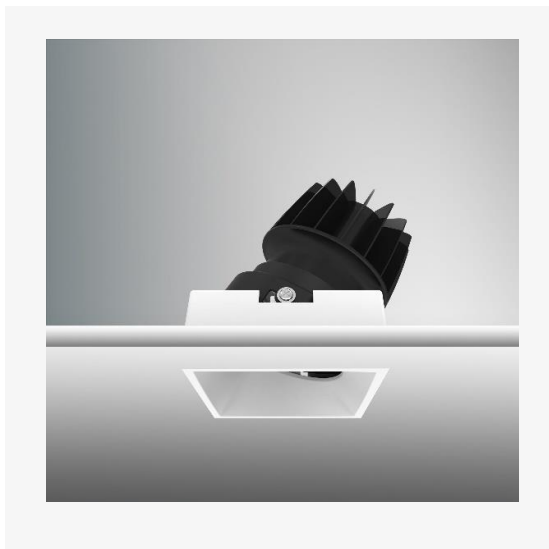

TENUS SQUARE TILT

Part Code: **TST 07 40 50 CL 85 TL WW**

Artech Tenus recessed architectural fixed LED downlight with ingress protection IP44. Total luminous flux up to 1408 lm with overall luminaire efficacy of 109 lm/W. Supplied with fixed output, DALI digital or phase-cut dimmable driver, optional 3-hour Basic or EMPRO emergency kit. Forged aluminium heat sink with die-cast white or black bezel.

Production Information

–
Physical
Mounting Type – Recessed (Trimless)
Height – 98mm
Diameter – 74mm
Cutout – 75mm
Finish – White/White
IP Rating – IP44

–
Electrical
Lamp Type - LED
Wattage – 6.6 W
Efficacy – 109lm/W
Driver – Tridonic/Osram
Control – Fixed Output

–
LED
Manufacturer – Citizen
LED Type – CLU028/120C4
Delivered lumen output – 724lm
CCT – 4000K
CRI – 90+
MacAdam – <3
Service Lifetime – L80/B10 - 55,000Hrs

–
Optic
50°/ Clear

Artech lighting strives to ensure all solutions are supplied with the latest technology, we therefore reserve the right to make technical and design changes without prior notice. Electrical connected load and luminous flux are subject to initial tolerance of up +/- 10%. Colour Temperature is subject to a tolerance of +/-150 Kelvin.