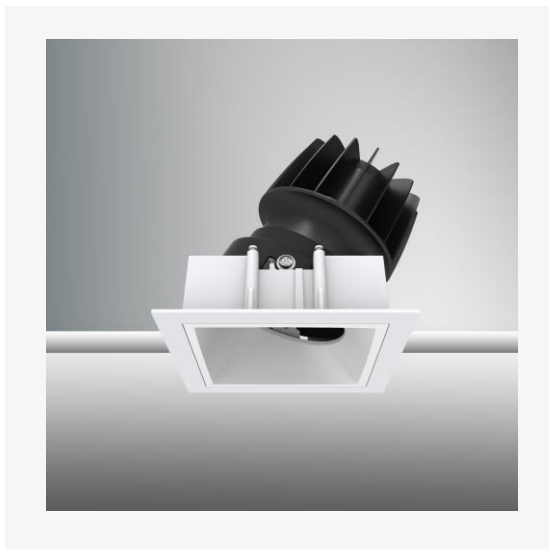

# TENUS SQUARE TILT

Part Code: **TST 10 40 15 CL 85 ST WW**

Artech Tenus recessed architectural fixed LED downlight with ingress protection IP44. Total luminous flux up to 1900 lm with overall luminaire efficacy of 109 lm/W. Supplied with fixed output, DALI digital or phase-cut dimmable driver, optional 3-hour Basic or EMPRO emergency kit. Forged aluminium heat sink with die-cast white or black bezel.

### Physical

Mounting Type – Recessed (With Trim)  
Height – 100mm  
Diameter – 89mm  
Cutout – 83mm  
Finish – White/White  
IP Rating – IP44