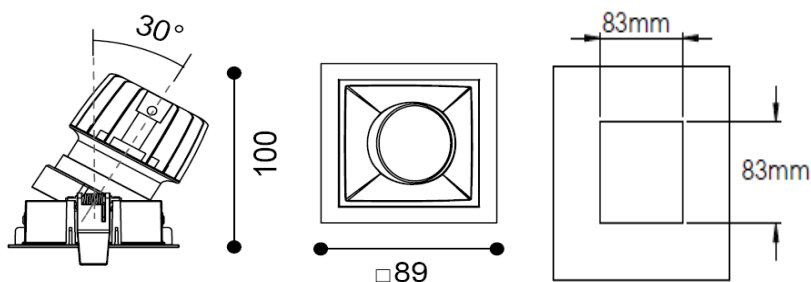

# TENUS SQUARE TILT

Part Code: **TST 10 40 15 CL 85 ST WW**

Artech Tenus recessed architectural fixed LED downlight with ingress protection IP44. Total luminous flux up to 1900 lm with overall luminaire efficacy of 109 lm/W. Supplied with fixed output, DALI digital or phase-cut dimmable driver, optional 3-hour Basic or EMPRO emergency kit. Forged aluminium heat sink with die-cast white or black bezel.

### Physical

Mounting Type – Recessed (With Trim)  
Height – 100mm  
Diameter – 89mm  
Cutout – 83mm  
Finish – White/White  
IP Rating – IP44