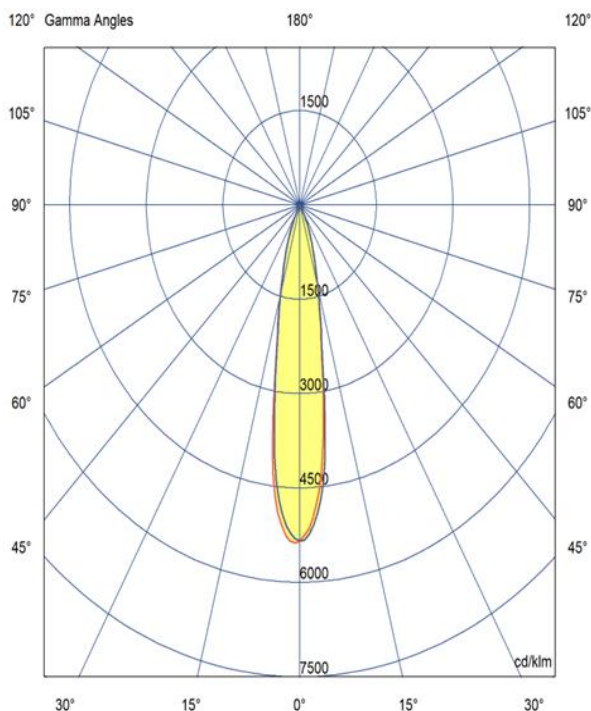

Optic

15°/ Clear

Artech lighting strives to ensure all solutions are supplied with the latest technology, we therefore reserve the right to make technical and design changes without prior notice. Electrical connected load and luminous flux are subject to initial tolerance of up +/- 10%. Colour Temperature is subject to a tolerance of +/-150 Kelvin.

St Johns Rd, Meadowfield Ind. Estate, Durham, Co. Durham, DH7 8RJ, United Kingdom
T: +44(0) 191 3787960 E: info@artechlighting.com