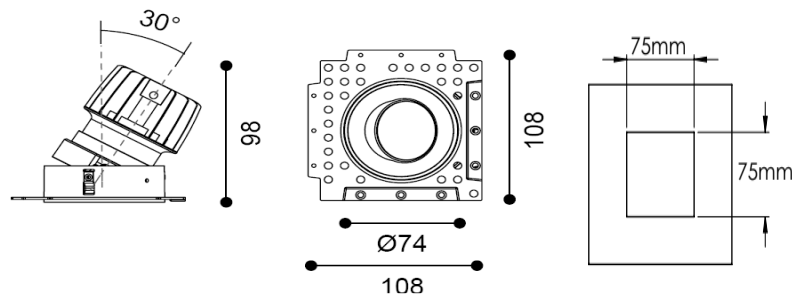

# TENUS SQUARE TILT

ARTECH  
LIGHTING

Part Code: **TST 10 40 15 CL 85 TL WW**

Artech Tenus recessed architectural fixed LED downlight with ingress protection IP44. Total luminous flux up to 1408 lm with overall luminaire efficacy of 109 lm/W. Supplied with fixed output, DALI digital or phase-cut dimmable driver, optional 3-hour Basic or EMPRO emergency kit. Forged aluminium heat sink with die-cast white or black bezel.

## Production Information

–  
**Physical**  
Mounting Type – Recessed (Trimless)  
Height – 98mm  
Diameter – 74mm  
Cutout – 75mm  
Finish – White/White  
IP Rating – IP44

–  
**Electrical**  
Lamp Type - LED  
Wattage – 9.2 W  
Efficacy – 109lm/W  
Driver – Tridonic/Osram  
Control – Fixed Output