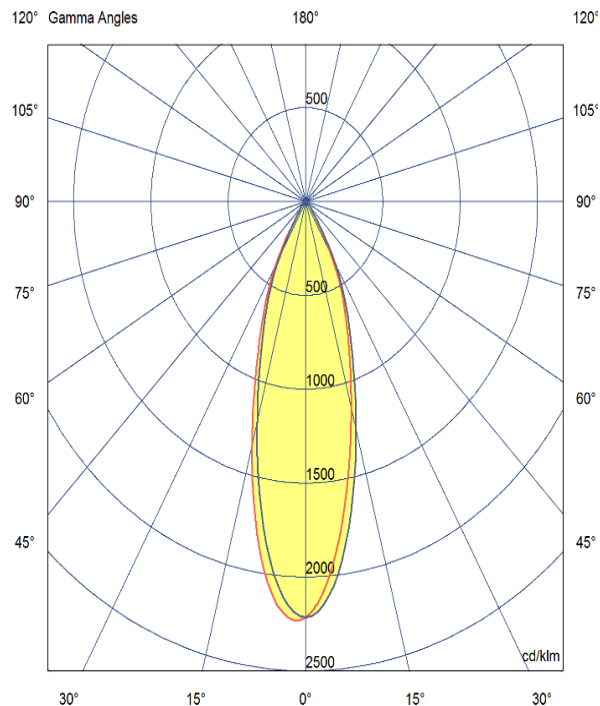

# TENUS SQUARE TILT

ARTECH  
LIGHTING

Part Code: **TST 10 40 15 CL 85 TL WW**

Artech Tenus recessed architectural fixed LED downlight with ingress protection IP44. Total luminous flux up to 1408 lm with overall luminaire efficacy of 109 lm/W. Supplied with fixed output, DALI digital or phase-cut dimmable driver, optional 3-hour Basic or EMPRO emergency kit. Forged aluminium heat sink with die-cast white or black bezel.

## Production Information

–  
**Physical**  
Mounting Type – Recessed (Trimless)  
Height – 98mm  
Diameter – 74mm  
Cutout – 75mm  
Finish – White/White  
IP Rating – IP44

–  
**Electrical**  
Lamp Type - LED  
Wattage – 9.2 W  
Efficacy – 109lm/W  
Driver – Tridonic/Osram  
Control – Fixed Output

–  
**LED**  
Manufacturer – Citizen  
LED Type – CLU028/120C4  
Delivered lumen output – 1006lm  
CCT – 4000K  
CRI – 90+  
MacAdam – <3  
Service Lifetime – L80/B10 - 55,000Hrs

–  
**Optic**  
15°/ Clear