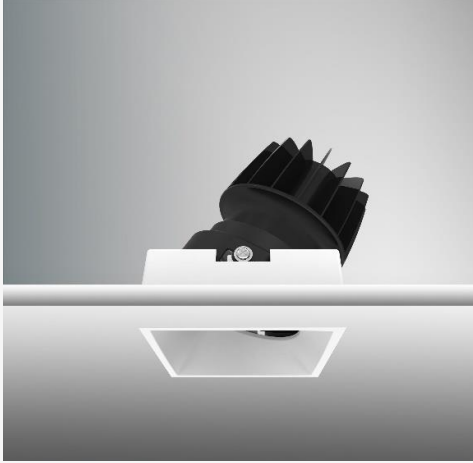

# TENUS SQUARE TILT

ARTECH  
LIGHTING

Part Code: **TST 10 40 15 CL 85 TL WW**

Artech Tenus recessed architectural fixed LED downlight with ingress protection IP44. Total luminous flux up to 1408 lm with overall luminaire efficacy of 109 lm/W. Supplied with fixed output, DALI digital or phase-cut dimmable driver, optional 3-hour Basic or EMPRO emergency kit. Forged aluminium heat sink with die-cast white or black bezel.

## Production Information

–  
**Physical**  
Mounting Type – Recessed (Trimless)  
Height – 98mm  
Diameter – 74mm  
Cutout – 75mm  
Finish – White/White  
IP Rating – IP44

–  
**Electrical**  
Lamp Type - LED  
Wattage – 9.2 W  
Efficacy – 109lm/W  
Driver – Tridonic/Osram  
Control – Fixed Output

–  
**LED**  
Manufacturer – Citizen  
LED Type – CLU028/120C4  
Delivered lumen output – 1006lm  
CCT – 4000K  
CRI – 90+  
MacAdam – <3  
Service Lifetime – L80/B10 - 55,000Hrs

–  
**Optic**  
15°/ Clear