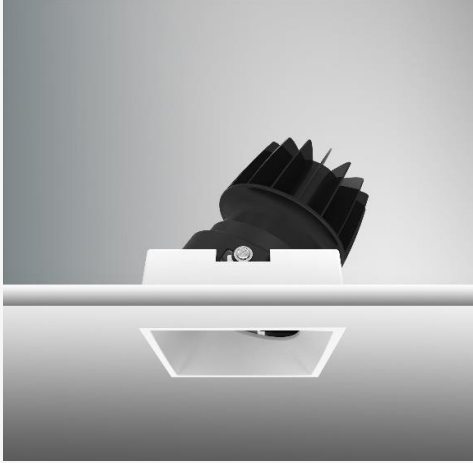

TENUS SQUARE TILT

ARTECH
LIGHTING

Part Code: **TST 10 40 24 CL 85 TL WW**

Artech Tenus recessed architectural fixed LED downlight with ingress protection IP44. Total luminous flux up to 1408 lm with overall luminaire efficacy of 109 lm/W. Supplied with fixed output, DALI digital or phase-cut dimmable driver, optional 3-hour Basic or EMPRO emergency kit. Forged aluminium heat sink with die-cast white or black bezel.

Production Information

–
Physical
Mounting Type – Recessed (Trimless)
Height – 98mm
Diameter – 74mm
Cutout – 75mm
Finish – White/White
IP Rating – IP44

–
Electrical
Lamp Type - LED
Wattage – 9.2 W
Efficacy – 109lm/W
Driver – Tridonic/Osram
Control – Fixed Output

–
LED
Manufacturer – Citizen
LED Type – CLU028/120C4
Delivered lumen output – 1006lm
CCT – 4000K
CRI – 90+
MacAdam – <3
Service Lifetime – L80/B10 - 55,000Hrs

–
Optic
24°/ Clear

Artech lighting strives to ensure all solutions are supplied with the latest technology, we therefore reserve the right to make technical and design changes without prior notice. Electrical connected load and luminous flux are subject to initial tolerance of up +/- 10%. Colour Temperature is subject to a tolerance of +/-150 Kelvin.