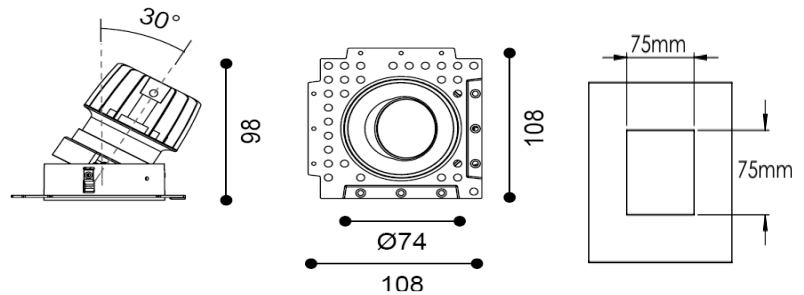

TENUS SQUARE TILT

ARTECH
LIGHTING

Part Code: **TST 10 40 24 CL 85 TL WW**

Artech Tenus recessed architectural fixed LED downlight with ingress protection IP44. Total luminous flux up to 1408 lm with overall luminaire efficacy of 109 lm/W. Supplied with fixed output, DALI digital or phase-cut dimmable driver, optional 3-hour Basic or EMPRO emergency kit. Forged aluminium heat sink with die-cast white or black bezel.

Production Information

–
Physical
Mounting Type – Recessed (Trimless)
Height – 98mm
Diameter – 74mm
Cutout – 75mm
Finish – White/White
IP Rating – IP44

–
Electrical
Lamp Type - LED
Wattage – 9.2 W
Efficacy – 109lm/W
Driver – Tridonic/Osram
Control – Fixed Output