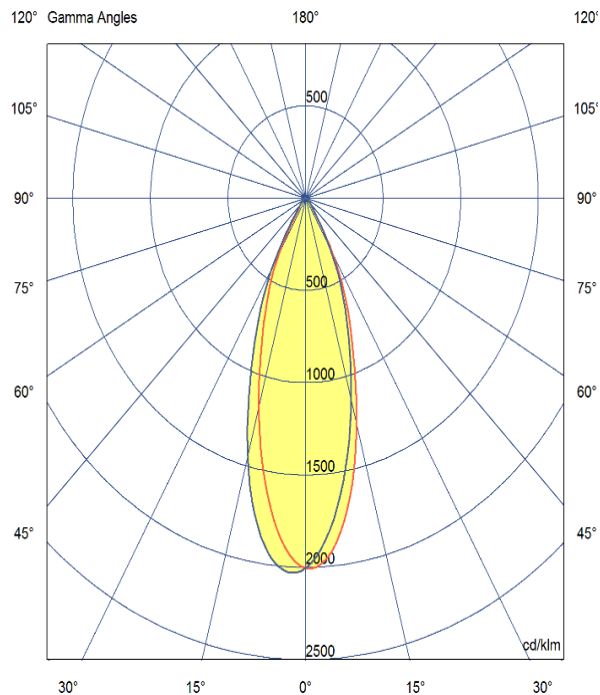

TENUS SQUARE TILT

ARTECH
LIGHTING

Part Code: **TST 10 40 24 CL 85 TL WW**

Artech Tenus recessed architectural fixed LED downlight with ingress protection IP44. Total luminous flux up to 1408 lm with overall luminaire efficacy of 109 lm/W. Supplied with fixed output, DALI digital or phase-cut dimmable driver, optional 3-hour Basic or EMPRO emergency kit. Forged aluminium heat sink with die-cast white or black bezel.

Production Information

–
Physical
Mounting Type – Recessed (Trimless)
Height – 98mm
Diameter – 74mm
Cutout – 75mm
Finish – White/White
IP Rating – IP44

–
Electrical
Lamp Type - LED
Wattage – 9.2 W
Efficacy – 109lm/W
Driver – Tridonic/Osram
Control – Fixed Output

–
LED
Manufacturer – Citizen
LED Type – CLU028/120C4
Delivered lumen output – 1006lm
CCT – 4000K
CRI – 90+
MacAdam – <3
Service Lifetime – L80/B10 - 55,000Hrs

–
Optic
24°/ Clear

Artech lighting strives to ensure all solutions are supplied with the latest technology, we therefore reserve the right to make technical and design changes without prior notice. Electrical connected load and luminous flux are subject to initial tolerance of up +/- 10%. Colour Temperature is subject to a tolerance of +/-150 Kelvin.