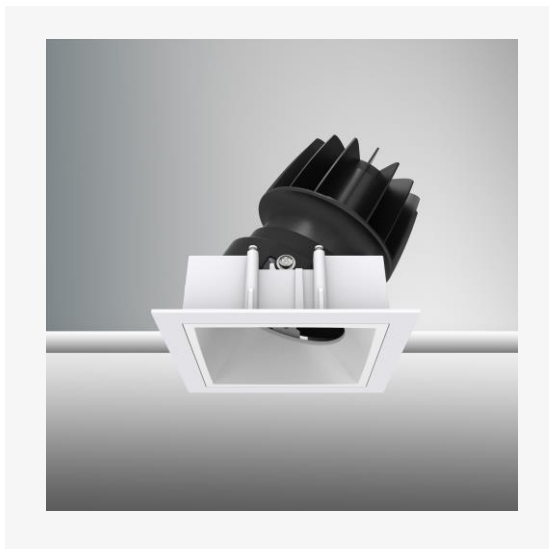

# TENUS SQUARE TILT

Part Code: **TST 10 40 36 CL 85 ST WW**

Artech Tenus recessed architectural fixed LED downlight with ingress protection IP44. Total luminous flux up to 1900 lm with overall luminaire efficacy of 109 lm/W. Supplied with fixed output, DALI digital or phase-cut dimmable driver, optional 3-hour Basic or EMPRO emergency kit. Forged aluminium heat sink with die-cast white or black bezel.

## Production Information

–  
**Physical**  
Mounting Type – Recessed (With Trim)  
Height – 100mm  
Diameter – 89mm  
Cutout – 83mm  
Finish – White/White  
IP Rating – IP44

–  
**Electrical**  
Lamp Type - LED  
Wattage – 9.2 W  
Efficacy – 109lm/W  
Driver – Tridonic/Osram  
Control – Fixed Output

–  
**LED**  
Manufacturer – Citizen  
LED Type – CLU028/120C4  
Delivered lumen output – 1006lm  
CCT – 4000K  
CRI – 90+  
MacAdam – <3  
Service Lifetime – L80/B10 - 55,000Hrs

–  
**Optic**  
36°/ Clear