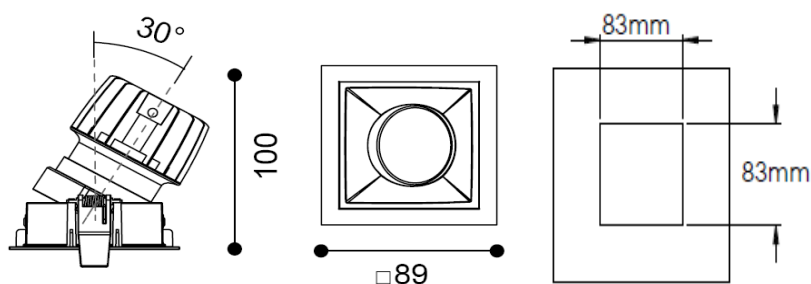

# TENUS SQUARE TILT

Part Code: **TST 10 40 36 CL 85 ST WW**

Artech Tenus recessed architectural fixed LED downlight with ingress protection IP44. Total luminous flux up to 1900 lm with overall luminaire efficacy of 109 lm/W. Supplied with fixed output, DALI digital or phase-cut dimmable driver, optional 3-hour Basic or EMPRO emergency kit. Forged aluminium heat sink with die-cast white or black bezel.

## Production Information

–  
**Physical**  
Mounting Type – Recessed (With Trim)  
Height – 100mm  
Diameter – 89mm  
Cutout – 83mm  
Finish – White/White  
IP Rating – IP44

–  
**Electrical**  
Lamp Type - LED  
Wattage – 9.2 W  
Efficacy – 109lm/W  
Driver – Tridonic/Osram  
Control – Fixed Output