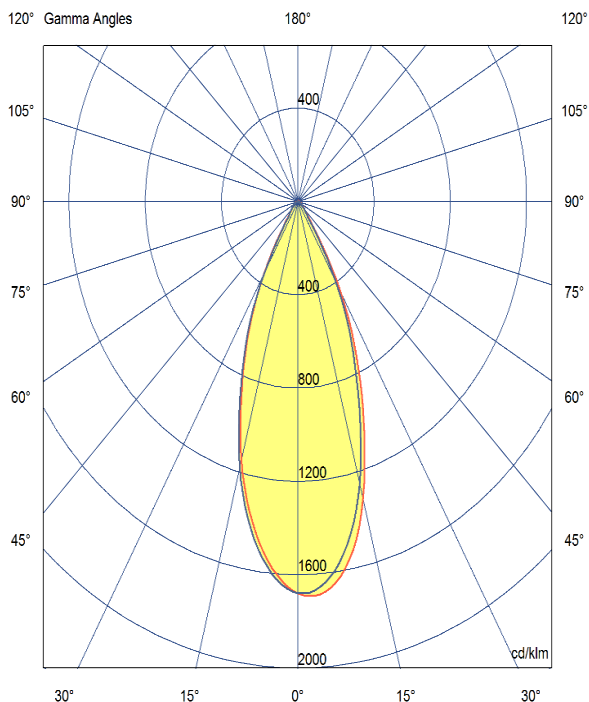

# TENUS SQUARE TILT

Part Code: **TST 10 40 36 CL 85 ST WW**

Artech Tenus recessed architectural fixed LED downlight with ingress protection IP44. Total luminous flux up to 1900 lm with overall luminaire efficacy of 109 lm/W. Supplied with fixed output, DALI digital or phase-cut dimmable driver, optional 3-hour Basic or EMPRO emergency kit. Forged aluminium heat sink with die-cast white or black bezel.

## Production Information

–  
**Physical**  
Mounting Type – Recessed (With Trim)  
Height – 100mm  
Diameter – 89mm  
Cutout – 83mm  
Finish – White/White  
IP Rating – IP44

–  
**Electrical**  
Lamp Type - LED  
Wattage – 9.2 W  
Efficacy – 109lm/W  
Driver – Tridonic/Osram  
Control – Fixed Output

–  
**LED**  
Manufacturer – Citizen  
LED Type – CLU028/120C4  
Delivered lumen output – 1006lm  
CCT – 4000K  
CRI – 90+  
MacAdam – <3  
Service Lifetime – L80/B10 - 55,000Hrs

–  
**Optic**  
36°/ Clear