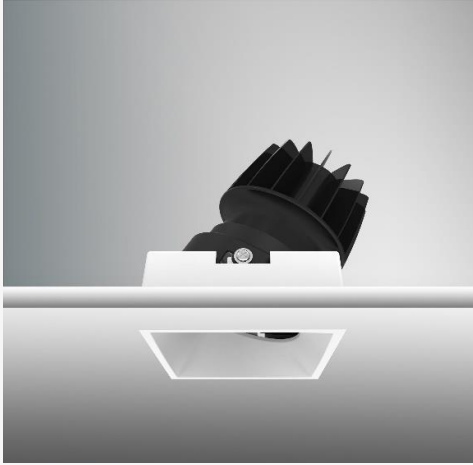

TENUS SQUARE TILT

ARTECH
LIGHTING

Part Code: **TST 10 40 36 CL 85 TL WW**

Artech Tenus recessed architectural fixed LED downlight with ingress protection IP44. Total luminous flux up to 1408 lm with overall luminaire efficacy of 109 lm/W. Supplied with fixed output, DALI digital or phase-cut dimmable driver, optional 3-hour Basic or EMPRO emergency kit. Forged aluminium heat sink with die-cast white or black bezel.

Production Information

–
Physical
Mounting Type – Recessed (Trimless)
Height – 98mm
Diameter – 74mm
Cutout – 75mm
Finish – White/White
IP Rating – IP44

–
Electrical
Lamp Type - LED
Wattage – 9.2 W
Efficacy – 109lm/W
Driver – Tridonic/Osram
Control – Fixed Output

–
LED
Manufacturer – Citizen
LED Type – CLU028/120C4
Delivered lumen output – 1006lm
CCT – 4000K
CRI – 90+
MacAdam – <3
Service Lifetime – L80/B10 - 55,000Hrs

–
Optic
36°/ Clear

Artech lighting strives to ensure all solutions are supplied with the latest technology, we therefore reserve the right to make technical and design changes without prior notice. Electrical connected load and luminous flux are subject to initial tolerance of up +/- 10%. Colour Temperature is subject to a tolerance of +/-150 Kelvin.