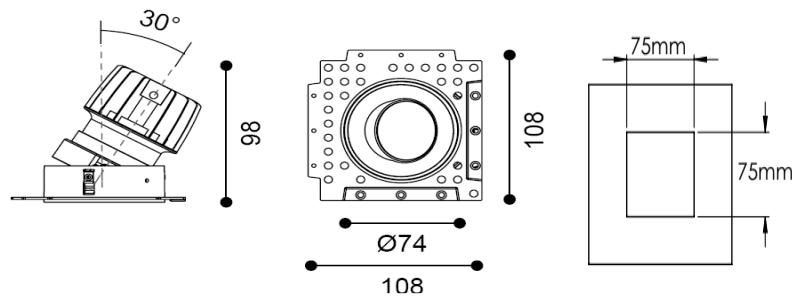

TENUS SQUARE TILT

ARTECH
LIGHTING

Part Code: **TST 10 40 36 CL 85 TL WW**

Artech Tenus recessed architectural fixed LED downlight with ingress protection IP44. Total luminous flux up to 1408 lm with overall luminaire efficacy of 109 lm/W. Supplied with fixed output, DALI digital or phase-cut dimmable driver, optional 3-hour Basic or EMPRO emergency kit. Forged aluminium heat sink with die-cast white or black bezel.

Production Information

–
Physical
Mounting Type – Recessed (Trimless)
Height – 98mm
Diameter – 74mm
Cutout – 75mm
Finish – White/White
IP Rating – IP44

–
Electrical
Lamp Type - LED
Wattage – 9.2 W
Efficacy – 109lm/W
Driver – Tridonic/Osram
Control – Fixed Output