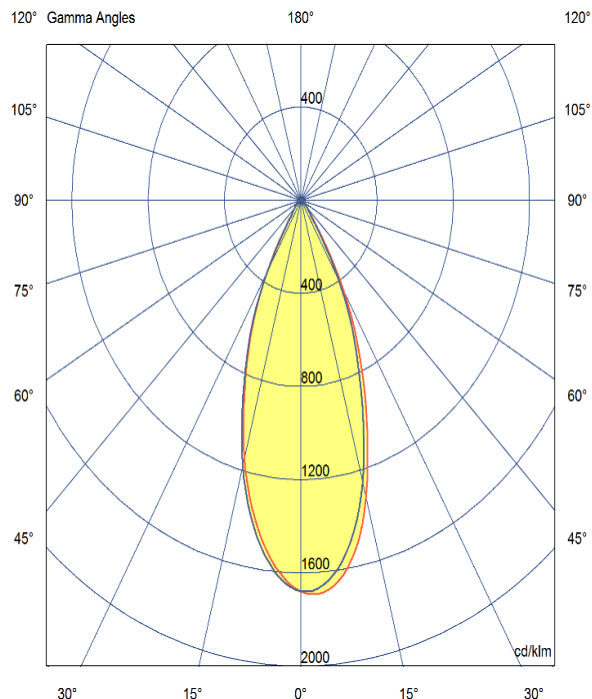

TENUS SQUARE TILT

ARTECH
LIGHTING

Part Code: **TST 10 40 36 CL 85 TL WW**

Artech Tenus recessed architectural fixed LED downlight with ingress protection IP44. Total luminous flux up to 1408 lm with overall luminaire efficacy of 109 lm/W. Supplied with fixed output, DALI digital or phase-cut dimmable driver, optional 3-hour Basic or EMPRO emergency kit. Forged aluminium heat sink with die-cast white or black bezel.

Production Information

–
Physical
Mounting Type – Recessed (Trimless)
Height – 98mm
Diameter – 74mm
Cutout – 75mm
Finish – White/White
IP Rating – IP44

–
Electrical
Lamp Type - LED
Wattage – 9.2 W
Efficacy – 109lm/W
Driver – Tridonic/Osram
Control – Fixed Output

–
LED
Manufacturer – Citizen
LED Type – CLU028/120C4
Delivered lumen output – 1006lm
CCT – 4000K
CRI – 90+
MacAdam – <3
Service Lifetime – L80/B10 - 55,000Hrs

–
Optic
36°/ Clear

Artech lighting strives to ensure all solutions are supplied with the latest technology, we therefore reserve the right to make technical and design changes without prior notice. Electrical connected load and luminous flux are subject to initial tolerance of up +/- 10%. Colour Temperature is subject to a tolerance of +/-150 Kelvin.