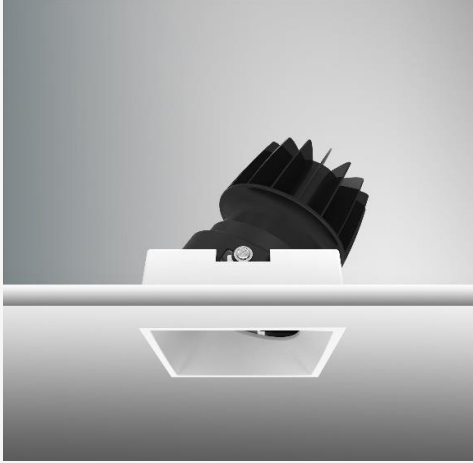

TENUS SQUARE TILT

ARTECH
LIGHTING

Part Code: **TST 10 40 50 CL 85 TL WW**

Artech Tenus recessed architectural fixed LED downlight with ingress protection IP44. Total luminous flux up to 1408 lm with overall luminaire efficacy of 109 lm/W. Supplied with fixed output, DALI digital or phase-cut dimmable driver, optional 3-hour Basic or EMPRO emergency kit. Forged aluminium heat sink with die-cast white or black bezel.

Production Information

–
Physical
Mounting Type – Recessed (Trimless)
Height – 98mm
Diameter – 74mm
Cutout – 75mm
Finish – White/White
IP Rating – IP44

–
Electrical
Lamp Type - LED
Wattage – 9.2 W
Efficacy – 109lm/W
Driver – Tridonic/Osram
Control – Fixed Output

–
LED
Manufacturer – Citizen
LED Type – CLU028/120C4
Delivered lumen output – 1006lm
CCT – 4000K
CRI – 90+
MacAdam – <3
Service Lifetime – L80/B10 - 55,000Hrs

–
Optic
50°/ Clear

Artech lighting strives to ensure all solutions are supplied with the latest technology, we therefore reserve the right to make technical and design changes without prior notice. Electrical connected load and luminous flux are subject to initial tolerance of up +/- 10%. Colour Temperature is subject to a tolerance of +/-150 Kelvin.