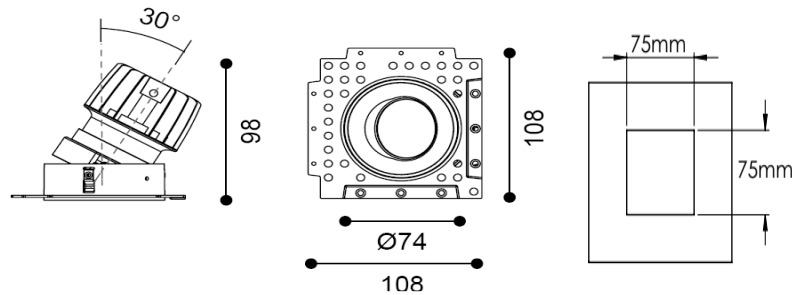

TENUS SQUARE TILT

ARTECH
LIGHTING

Part Code: **TST 10 40 50 CL 85 TL WW**

Artech Tenus recessed architectural fixed LED downlight with ingress protection IP44. Total luminous flux up to 1408 lm with overall luminaire efficacy of 109 lm/W. Supplied with fixed output, DALI digital or phase-cut dimmable driver, optional 3-hour Basic or EMPRO emergency kit. Forged aluminium heat sink with die-cast white or black bezel.

Production Information

–
Physical
Mounting Type – Recessed (Trimless)
Height – 98mm
Diameter – 74mm
Cutout – 75mm
Finish – White/White
IP Rating – IP44

–
Electrical
Lamp Type - LED
Wattage – 9.2 W
Efficacy – 109lm/W
Driver – Tridonic/Osram
Control – Fixed Output