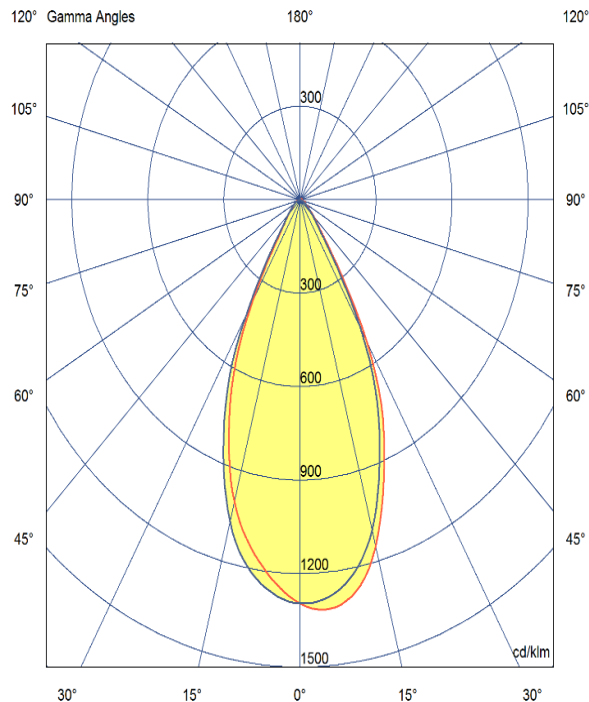

TENUS SQUARE TILT

ARTECH
LIGHTING

Part Code: **TST 10 40 50 CL 85 TL WW**

Artech Tenus recessed architectural fixed LED downlight with ingress protection IP44. Total luminous flux up to 1408 lm with overall luminaire efficacy of 109 lm/W. Supplied with fixed output, DALI digital or phase-cut dimmable driver, optional 3-hour Basic or EMPRO emergency kit. Forged aluminium heat sink with die-cast white or black bezel.

Production Information

–
Physical
Mounting Type – Recessed (Trimless)
Height – 98mm
Diameter – 74mm
Cutout – 75mm
Finish – White/White
IP Rating – IP44

–
Electrical
Lamp Type - LED
Wattage – 9.2 W
Efficacy – 109lm/W
Driver – Tridonic/Osram
Control – Fixed Output

–
LED
Manufacturer – Citizen
LED Type – CLU028/120C4
Delivered lumen output – 1006lm
CCT – 4000K
CRI – 90+
MacAdam – <3
Service Lifetime – L80/B10 - 55,000Hrs

–
Optic
50°/ Clear

Artech lighting strives to ensure all solutions are supplied with the latest technology, we therefore reserve the right to make technical and design changes without prior notice. Electrical connected load and luminous flux are subject to initial tolerance of up +/- 10%. Colour Temperature is subject to a tolerance of +/-150 Kelvin.