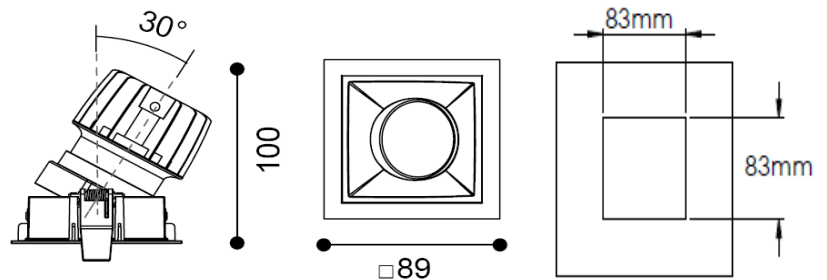

TENUS SQUARE TILT

ARTECH
LIGHTING

Part Code: **TST 14 40 15 CL 85 ST WW**

Artech Tenus recessed architectural fixed LED downlight with ingress protection IP44. Total luminous flux up to 1900 lm with overall luminaire efficacy of 109 lm/W. Supplied with fixed output, DALI digital or phase-cut dimmable driver, optional 3-hour Basic or EMPRO emergency kit. Forged aluminium heat sink with die-cast white or black bezel.

Production Information

–
Physical
Mounting Type – Recessed (With Trim)
Height – 100mm
Diameter – 89mm
Cutout – 83mm
Finish – White/White
IP Rating – IP44

–
Electrical
Lamp Type - LED
Wattage – 12.9 W
Efficacy – 109lm/W
Driver – Tridonic/Osram
Control – Fixed Output