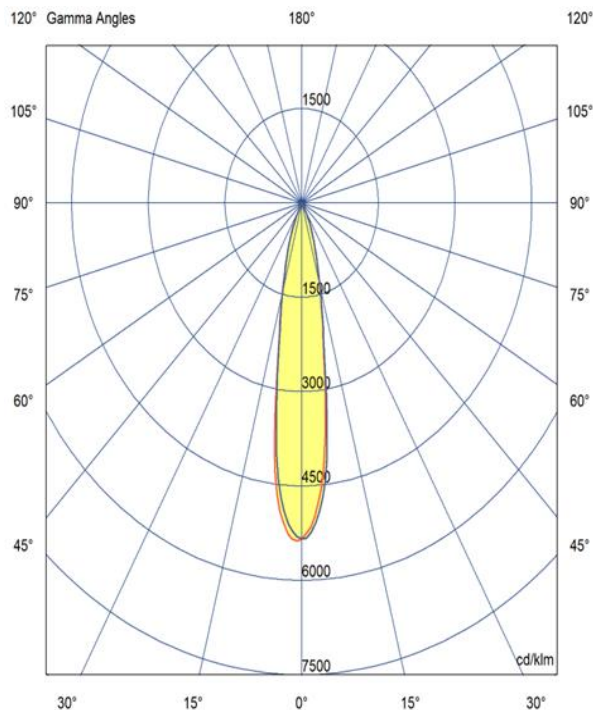

TENUS SQUARE TILT

ARTECH
LIGHTING

Part Code: **TST 14 40 15 CL 85 ST WW**

Artech Tenus recessed architectural fixed LED downlight with ingress protection IP44. Total luminous flux up to 1900 lm with overall luminaire efficacy of 109 lm/W. Supplied with fixed output, DALI digital or phase-cut dimmable driver, optional 3-hour Basic or EMPRO emergency kit. Forged aluminium heat sink with die-cast white or black bezel.

Production Information

–
Physical
Mounting Type – Recessed (With Trim)
Height – 100mm
Diameter – 89mm
Cutout – 83mm
Finish – White/White
IP Rating – IP44

–
Electrical
Lamp Type - LED
Wattage – 12.9 W
Efficacy – 109lm/W
Driver – Tridonic/Osram
Control – Fixed Output

–
LED
Manufacturer – Citizen
LED Type – CLU028/120C4
Delivered lumen output – 1408lm
CCT – 4000K
CRI – 90+
MacAdam – <3
Service Lifetime – L80/B10 - 55,000Hrs

–
Optic
15° Clear

Artech lighting strives to ensure all solutions are supplied with the latest technology, we therefore reserve the right to make technical and design changes without prior notice. Electrical connected load and luminous flux are subject to initial tolerance of up +/- 10%. Colour Temperature is subject to a tolerance of +/-150 Kelvin.