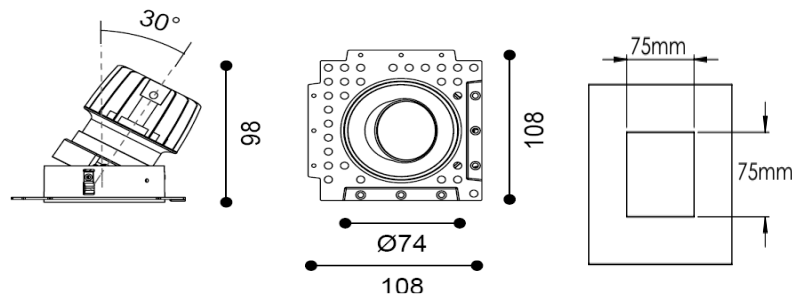

TENUS SQUARE TILT

ARTECH
LIGHTING

Part Code: **TST 14 40 15 CL 85 TL WW**

Artech Tenus recessed architectural fixed LED downlight with ingress protection IP44. Total luminous flux up to 1408 lm with overall luminaire efficacy of 109 lm/W. Supplied with fixed output, DALI digital or phase-cut dimmable driver, optional 3-hour Basic or EMPRO emergency kit. Forged aluminium heat sink with die-cast white or black bezel.

Production Information

–
Physical
Mounting Type – Recessed (Trimless)
Height – 98mm
Diameter – 74mm
Cutout – 75mm
Finish – White/White
IP Rating – IP44

–
Electrical
Lamp Type - LED
Wattage – 12.9 W
Efficacy – 109lm/W
Driver – Tridonic/Osram
Control – Fixed Output