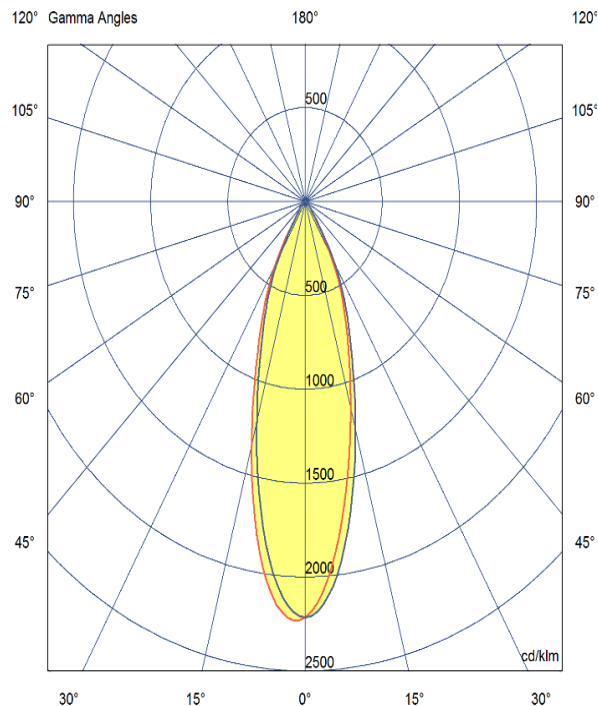

TENUS SQUARE TILT

ARTECH
LIGHTING

Part Code: **TST 14 40 15 CL 85 TL WW**

Artech Tenus recessed architectural fixed LED downlight with ingress protection IP44. Total luminous flux up to 1408 lm with overall luminaire efficacy of 109 lm/W. Supplied with fixed output, DALI digital or phase-cut dimmable driver, optional 3-hour Basic or EMPRO emergency kit. Forged aluminium heat sink with die-cast white or black bezel.

Production Information

–
Physical
Mounting Type – Recessed (Trimless)
Height – 98mm
Diameter – 74mm
Cutout – 75mm
Finish – White/White
IP Rating – IP44

–
Electrical
Lamp Type - LED
Wattage – 12.9 W
Efficacy – 109lm/W
Driver – Tridonic/Osram
Control – Fixed Output

–
LED
Manufacturer – Citizen
LED Type – CLU028/120C4
Delivered lumen output – 1408lm
CCT – 4000K
CRI – 90+
MacAdam – <3
Service Lifetime – L80/B10 - 55,000Hrs

–
Optic
15°/ Clear

Artech lighting strives to ensure all solutions are supplied with the latest technology, we therefore reserve the right to make technical and design changes without prior notice. Electrical connected load and luminous flux are subject to initial tolerance of up +/- 10%. Colour Temperature is subject to a tolerance of +/-150 Kelvin.