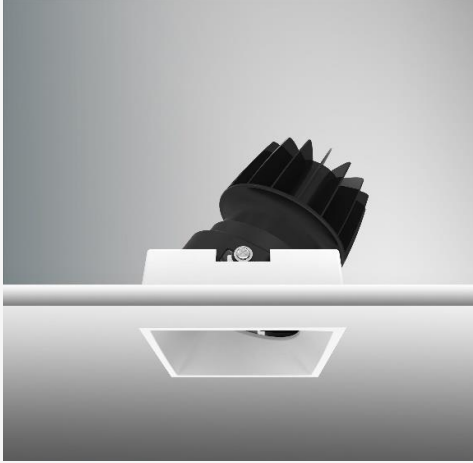

TENUS SQUARE TILT

ARTECH
LIGHTING

Part Code: **TST 14 40 15 CL 85 TL WW**

Artech Tenus recessed architectural fixed LED downlight with ingress protection IP44. Total luminous flux up to 1408 lm with overall luminaire efficacy of 109 lm/W. Supplied with fixed output, DALI digital or phase-cut dimmable driver, optional 3-hour Basic or EMPRO emergency kit. Forged aluminium heat sink with die-cast white or black bezel.

Production Information

–
Physical
Mounting Type – Recessed (Trimless)
Height – 98mm
Diameter – 74mm
Cutout – 75mm
Finish – White/White
IP Rating – IP44

–
Electrical
Lamp Type - LED
Wattage – 12.9 W
Efficacy – 109lm/W
Driver – Tridonic/Osram
Control – Fixed Output

–
LED
Manufacturer – Citizen
LED Type – CLU028/120C4
Delivered lumen output – 1408lm
CCT – 4000K
CRI – 90+
MacAdam – <3
Service Lifetime – L80/B10 - 55,000Hrs

–
Optic
15°/ Clear

Artech lighting strives to ensure all solutions are supplied with the latest technology, we therefore reserve the right to make technical and design changes without prior notice. Electrical connected load and luminous flux are subject to initial tolerance of up +/- 10%. Colour Temperature is subject to a tolerance of +/-150 Kelvin.