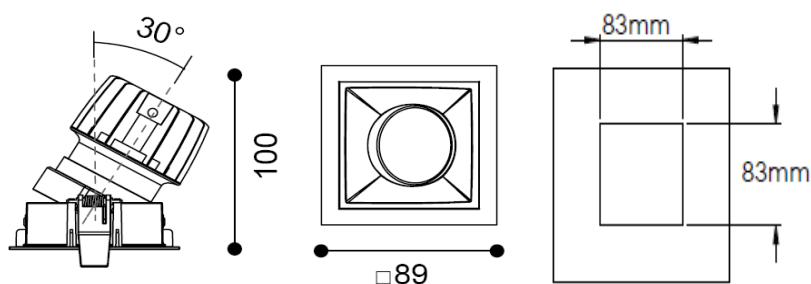

# TENUS SQUARE TILT

Part Code: **TST 14 40 24 CL 85 ST WW**

Artech Tenus recessed architectural fixed LED downlight with ingress protection IP44. Total luminous flux up to 1900 lm with overall luminaire efficacy of 109 lm/W. Supplied with fixed output, DALI digital or phase-cut dimmable driver, optional 3-hour Basic or EMPRO emergency kit. Forged aluminium heat sink with die-cast white or black bezel.

## Production Information

–  
**Physical**  
Mounting Type – Recessed (With Trim)  
Height – 100mm  
Diameter – 89mm  
Cutout – 83mm  
Finish – White/White  
IP Rating – IP44

–  
**Electrical**  
Lamp Type - LED  
Wattage – 12.9 W  
Efficacy – 109lm/W  
Driver – Tridonic/Osram  
Control – Fixed Output