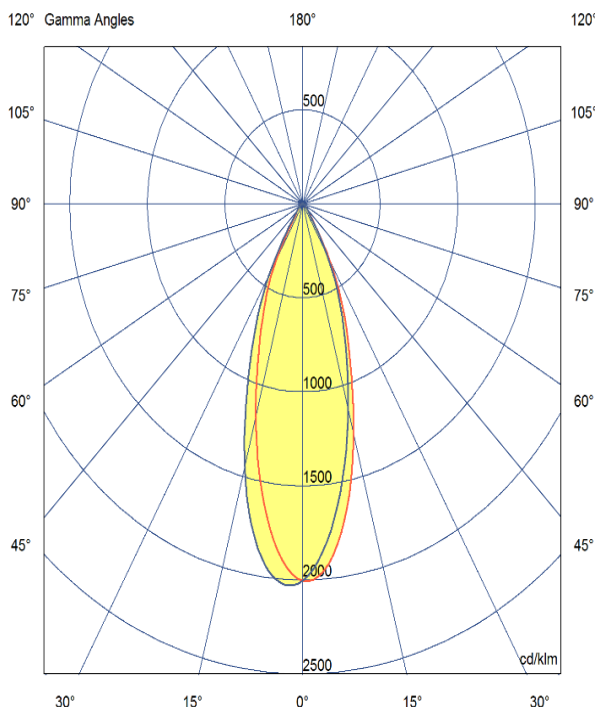

# TENUS SQUARE TILT

Part Code: **TST 14 40 24 CL 85 ST WW**

Artech Tenus recessed architectural fixed LED downlight with ingress protection IP44. Total luminous flux up to 1900 lm with overall luminaire efficacy of 109 lm/W. Supplied with fixed output, DALI digital or phase-cut dimmable driver, optional 3-hour Basic or EMPRO emergency kit. Forged aluminium heat sink with die-cast white or black bezel.

## Production Information

–  
**Physical**  
Mounting Type – Recessed (With Trim)  
Height – 100mm  
Diameter – 89mm  
Cutout – 83mm  
Finish – White/White  
IP Rating – IP44

–  
**Electrical**  
Lamp Type - LED  
Wattage – 12.9 W  
Efficacy – 109lm/W  
Driver – Tridonic/Osram  
Control – Fixed Output

–  
**LED**  
Manufacturer – Citizen  
LED Type – CLU028/120C4  
Delivered lumen output – 1408lm  
CCT – 4000K  
CRI – 90+  
MacAdam – <3  
Service Lifetime – L80/B10 - 55,000Hrs

–  
**Optic**  
24°/ Clear