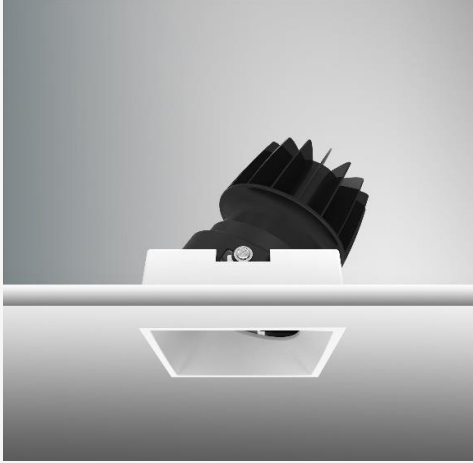

TENUS SQUARE TILT

ARTECH
LIGHTING

Part Code: **TST 14 40 24 CL 85 TL WW**

Artech Tenus recessed architectural fixed LED downlight with ingress protection IP44. Total luminous flux up to 1408 lm with overall luminaire efficacy of 109 lm/W. Supplied with fixed output, DALI digital or phase-cut dimmable driver, optional 3-hour Basic or EMPRO emergency kit. Forged aluminium heat sink with die-cast white or black bezel.

Production Information

–
Physical
Mounting Type – Recessed (Trimless)
Height – 98mm
Diameter – 74mm
Cutout – 75mm
Finish – White/White
IP Rating – IP44

–
Electrical
Lamp Type - LED
Wattage – 12.9 W
Efficacy – 109lm/W
Driver – Tridonic/Osram
Control – Fixed Output

–
LED
Manufacturer – Citizen
LED Type – CLU028/120C4
Delivered lumen output – 1408lm
CCT – 4000K
CRI – 90+
MacAdam – <3
Service Lifetime – L80/B10 - 55,000Hrs

–
Optic
24°/ Clear

Artech lighting strives to ensure all solutions are supplied with the latest technology, we therefore reserve the right to make technical and design changes without prior notice. Electrical connected load and luminous flux are subject to initial tolerance of up +/- 10%. Colour Temperature is subject to a tolerance of +/-150 Kelvin.