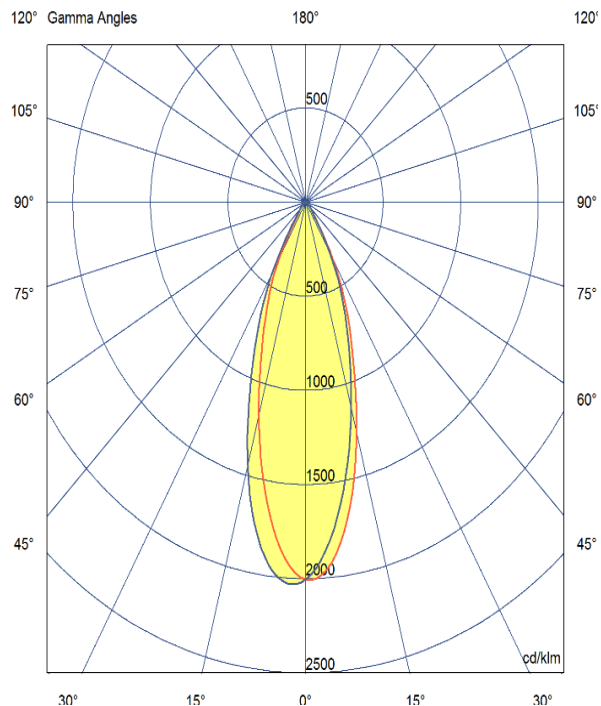

TENUS SQUARE TILT

ARTECH
LIGHTING

Part Code: **TST 14 40 24 CL 85 TL WW**

Artech Tenus recessed architectural fixed LED downlight with ingress protection IP44. Total luminous flux up to 1408 lm with overall luminaire efficacy of 109 lm/W. Supplied with fixed output, DALI digital or phase-cut dimmable driver, optional 3-hour Basic or EMPRO emergency kit. Forged aluminium heat sink with die-cast white or black bezel.

Production Information

–
Physical
Mounting Type – Recessed (Trimless)
Height – 98mm
Diameter – 74mm
Cutout – 75mm
Finish – White/White
IP Rating – IP44

–
Electrical
Lamp Type - LED
Wattage – 12.9 W
Efficacy – 109lm/W
Driver – Tridonic/Osram
Control – Fixed Output

–
LED
Manufacturer – Citizen
LED Type – CLU028/120C4
Delivered lumen output – 1408lm
CCT – 4000K
CRI – 90+
MacAdam – <3
Service Lifetime – L80/B10 - 55,000Hrs

–
Optic
24°/ Clear

Artech lighting strives to ensure all solutions are supplied with the latest technology, we therefore reserve the right to make technical and design changes without prior notice. Electrical connected load and luminous flux are subject to initial tolerance of up +/- 10%. Colour Temperature is subject to a tolerance of +/-150 Kelvin.