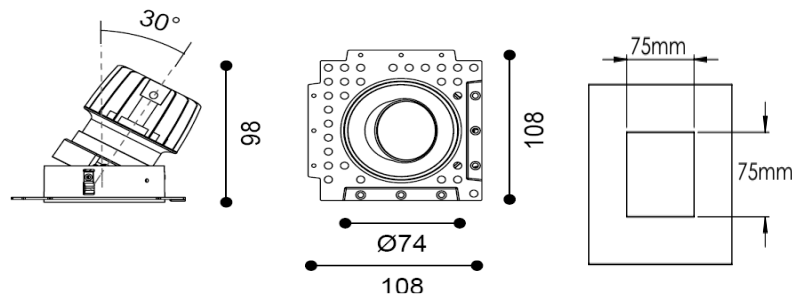

TENUS SQUARE TILT

ARTECH
LIGHTING

Part Code: **TST 14 40 24 CL 85 TL WW**

Artech Tenus recessed architectural fixed LED downlight with ingress protection IP44. Total luminous flux up to 1408 lm with overall luminaire efficacy of 109 lm/W. Supplied with fixed output, DALI digital or phase-cut dimmable driver, optional 3-hour Basic or EMPRO emergency kit. Forged aluminium heat sink with die-cast white or black bezel.

Production Information

–
Physical
Mounting Type – Recessed (Trimless)
Height – 98mm
Diameter – 74mm
Cutout – 75mm
Finish – White/White
IP Rating – IP44

–
Electrical
Lamp Type - LED
Wattage – 12.9 W
Efficacy – 109lm/W
Driver – Tridonic/Osram
Control – Fixed Output