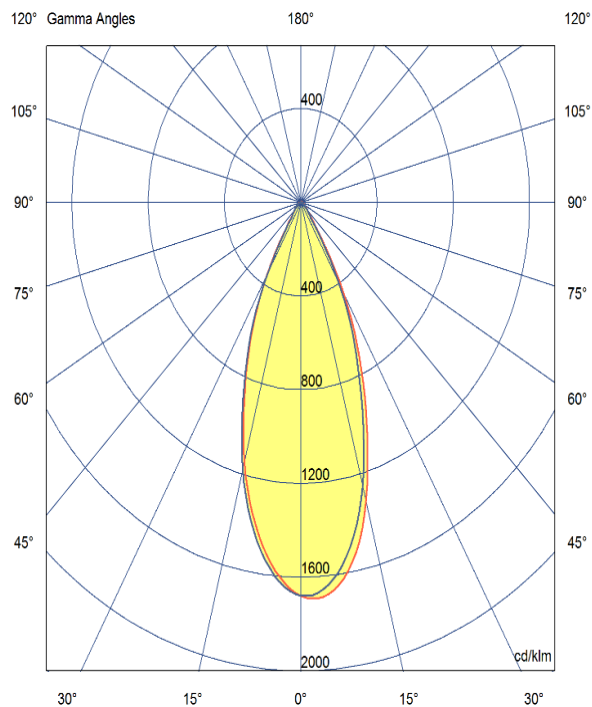

# TENUS SQUARE TILT

ARTECH  
LIGHTING

Part Code: **TST 14 40 36 CL 85 ST WW**

Artech Tenus recessed architectural fixed LED downlight with ingress protection IP44. Total luminous flux up to 1900 lm with overall luminaire efficacy of 109 lm/W. Supplied with fixed output, DALI digital or phase-cut dimmable driver, optional 3-hour Basic or EMPRO emergency kit. Forged aluminium heat sink with die-cast white or black bezel.

## Production Information

–  
**Physical**  
Mounting Type – Recessed (With Trim)  
Height – 100mm  
Diameter – 89mm  
Cutout – 83mm  
Finish – White/White  
IP Rating – IP44

–  
**Electrical**  
Lamp Type - LED  
Wattage – 12.9 W  
Efficacy – 109lm/W  
Driver – Tridonic/Osram  
Control – Fixed Output

–  
**LED**  
Manufacturer – Citizen  
LED Type – CLU028/120C4  
Delivered lumen output – 1408lm  
CCT – 4000K  
CRI – 90+  
MacAdam – <3  
Service Lifetime – L80/B10 - 55,000Hrs

–  
**Optic**  
36°/ Clear