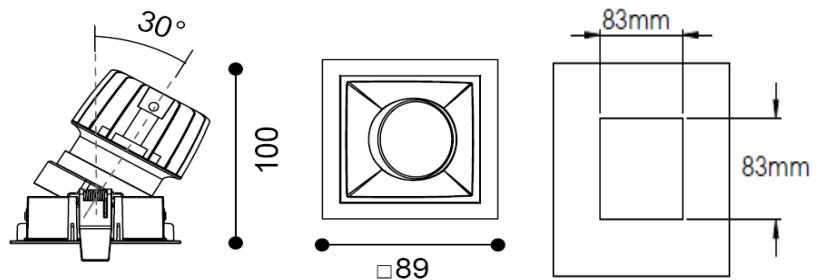

# TENUS SQUARE TILT

ARTECH  
LIGHTING

Part Code: **TST 14 40 36 CL 85 ST WW**

Artech Tenus recessed architectural fixed LED downlight with ingress protection IP44. Total luminous flux up to 1900 lm with overall luminaire efficacy of 109 lm/W. Supplied with fixed output, DALI digital or phase-cut dimmable driver, optional 3-hour Basic or EMPRO emergency kit. Forged aluminium heat sink with die-cast white or black bezel.

## Production Information

–  
**Physical**  
Mounting Type – Recessed (With Trim)  
Height – 100mm  
Diameter – 89mm  
Cutout – 83mm  
Finish – White/White  
IP Rating – IP44

–  
**Electrical**  
Lamp Type - LED  
Wattage – 12.9 W  
Efficacy – 109lm/W  
Driver – Tridonic/Osram  
Control – Fixed Output