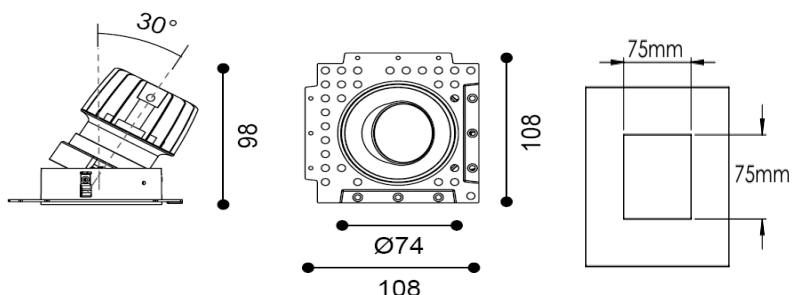

# TENUS SQUARE TILT

Part Code: **TST 14 40 36 CL 85 TL WW**

Artech Tenus recessed architectural fixed LED downlight with ingress protection IP44. Total luminous flux up to 1408 lm with overall luminaire efficacy of 109 lm/W. Supplied with fixed output, DALI digital or phase-cut dimmable driver, optional 3-hour Basic or EMPRO emergency kit. Forged aluminium heat sink with die-cast white or black bezel.

## Production Information

–  
**Physical**  
Mounting Type – Recessed (Trimless)  
Height – 98mm  
Diameter – 74mm  
Cutout – 75mm  
Finish – White/White  
IP Rating – IP44

–  
**Electrical**  
Lamp Type - LED  
Wattage – 12.9 W  
Efficacy – 109lm/W  
Driver – Tridonic/Osram  
Control – Fixed Output