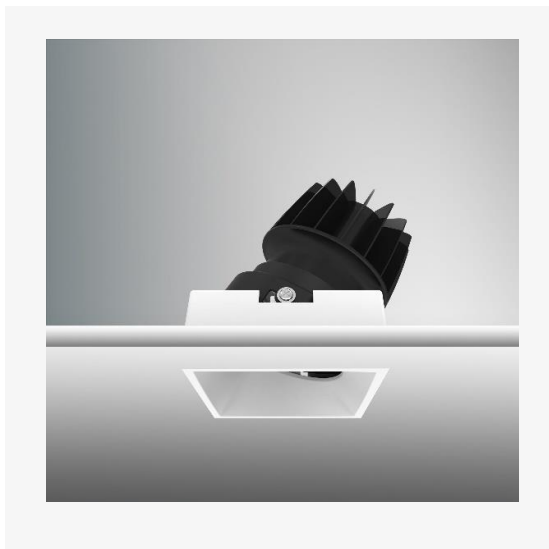

# TENUS SQUARE TILT

Part Code: **TST 14 40 36 CL 85 TL WW**

Artech Tenus recessed architectural fixed LED downlight with ingress protection IP44. Total luminous flux up to 1408 lm with overall luminaire efficacy of 109 lm/W. Supplied with fixed output, DALI digital or phase-cut dimmable driver, optional 3-hour Basic or EMPRO emergency kit. Forged aluminium heat sink with die-cast white or black bezel.

## Production Information

–  
**Physical**  
Mounting Type – Recessed (Trimless)  
Height – 98mm  
Diameter – 74mm  
Cutout – 75mm  
Finish – White/White  
IP Rating – IP44

–  
**Electrical**  
Lamp Type - LED  
Wattage – 12.9 W  
Efficacy – 109lm/W  
Driver – Tridonic/Osram  
Control – Fixed Output

–  
**LED**  
Manufacturer – Citizen  
LED Type – CLU028/120C4  
Delivered lumen output – 1408lm  
CCT – 4000K  
CRI – 90+  
MacAdam – <3  
Service Lifetime – L80/B10 - 55,000Hrs

–  
**Optic**  
36°/ Clear