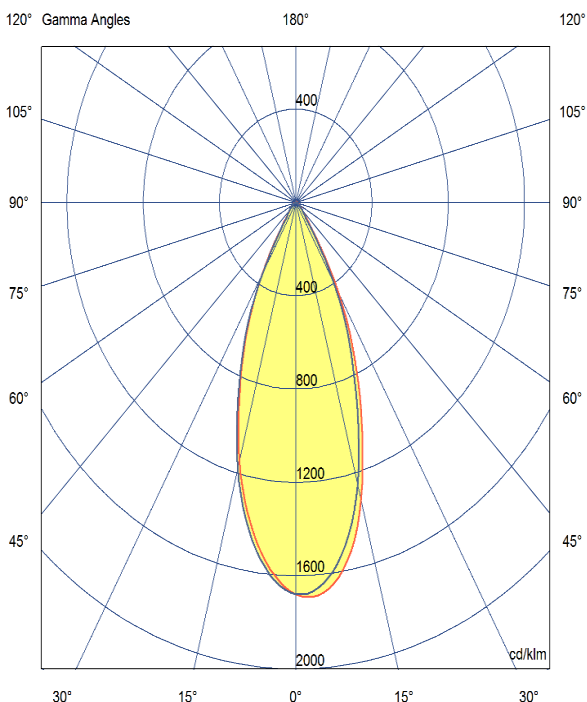

# TENUS SQUARE TILT

Part Code: **TST 14 40 36 CL 85 TL WW**

Artech Tenus recessed architectural fixed LED downlight with ingress protection IP44. Total luminous flux up to 1408 lm with overall luminaire efficacy of 109 lm/W. Supplied with fixed output, DALI digital or phase-cut dimmable driver, optional 3-hour Basic or EMPRO emergency kit. Forged aluminium heat sink with die-cast white or black bezel.

## Production Information

–  
**Physical**  
Mounting Type – Recessed (Trimless)  
Height – 98mm  
Diameter – 74mm  
Cutout – 75mm  
Finish – White/White  
IP Rating – IP44

–  
**Electrical**  
Lamp Type - LED  
Wattage – 12.9 W  
Efficacy – 109lm/W  
Driver – Tridonic/Osram  
Control – Fixed Output

–  
**LED**  
Manufacturer – Citizen  
LED Type – CLU028/120C4  
Delivered lumen output – 1408lm  
CCT – 4000K  
CRI – 90+  
MacAdam – <3  
Service Lifetime – L80/B10 - 55,000Hrs

–  
**Optic**  
36°/ Clear