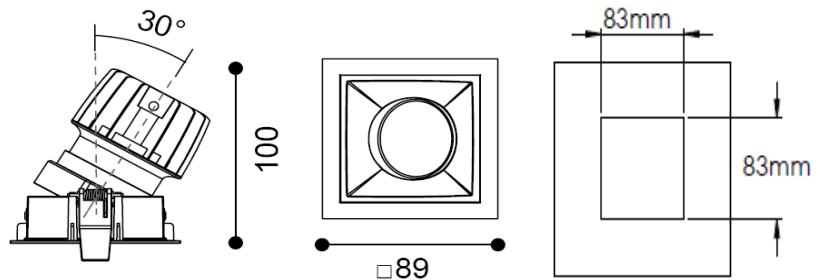

# TENUS SQUARE TILT

ARTECH  
LIGHTING

Part Code: **TST 14 40 50 CL 85 ST WW**

Artech Tenus recessed architectural fixed LED downlight with ingress protection IP44. Total luminous flux up to 1900 lm with overall luminaire efficacy of 109 lm/W. Supplied with fixed output, DALI digital or phase-cut dimmable driver, optional 3-hour Basic or EMPRO emergency kit. Forged aluminium heat sink with die-cast white or black bezel.

## Production Information

–  
**Physical**  
Mounting Type – Recessed (With Trim)  
Height – 100mm  
Diameter – 89mm  
Cutout – 83mm  
Finish – White/White  
IP Rating – IP44

–  
**Electrical**  
Lamp Type - LED  
Wattage – 12.9 W  
Efficacy – 109lm/W  
Driver – Tridonic/Osram  
Control – Fixed Output