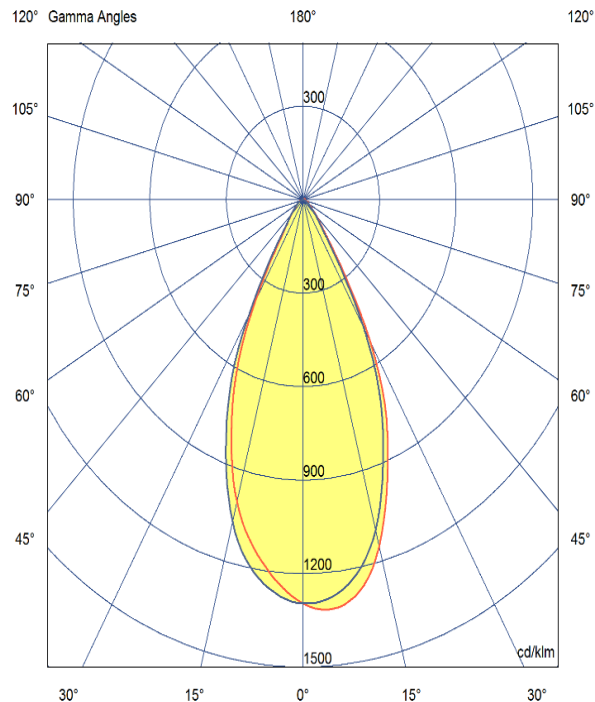

Artech lighting strives to ensure all solutions are supplied with the latest technology, we therefore reserve the right to make technical and design changes without prior notice. Electrical connected load and luminous flux are subject to initial tolerance of up +/- 10%. Colour Temperature is subject to a tolerance of +/-150 Kelvin.

St Johns Rd, Meadowfield Ind. Estate, Durham, Co. Durham, DH7 8RJ, United Kingdom
T: +44(0) 191 3787960 E: info@artechlighting.com

MADE IN
BRITAIN UK
CA