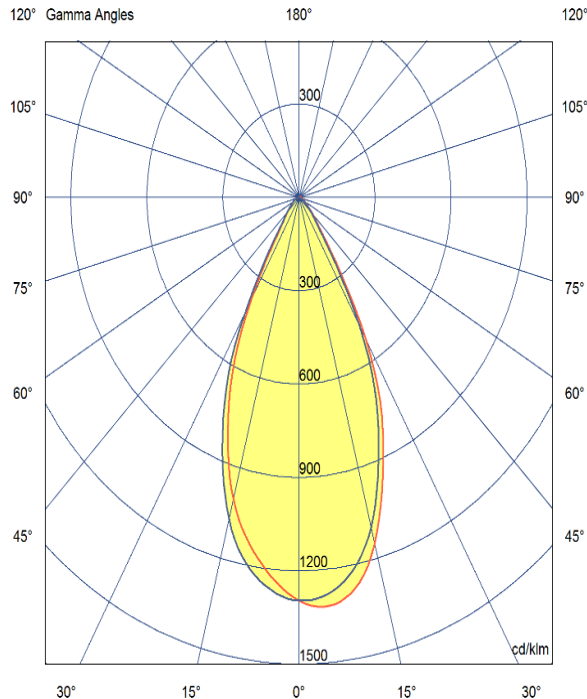

# TENUS SQUARE TILT

ARTECH  
LIGHTING

Part Code: **TST 14 40 50 CL 85 TL WW**

Artech Tenus recessed architectural fixed LED downlight with ingress protection IP44. Total luminous flux up to 1408 lm with overall luminaire efficacy of 109 lm/W. Supplied with fixed output, DALI digital or phase-cut dimmable driver, optional 3-hour Basic or EMPRO emergency kit. Forged aluminium heat sink with die-cast white or black bezel.

## Production Information

–  
**Physical**  
Mounting Type – Recessed (Trimless)  
Height – 98mm  
Diameter – 74mm  
Cutout – 75mm  
Finish – White/White  
IP Rating – IP44

–  
**Electrical**  
Lamp Type - LED  
Wattage – 12.9 W  
Efficacy – 109lm/W  
Driver – Tridonic/Osram  
Control – Fixed Output

–  
**LED**  
Manufacturer – Citizen  
LED Type – CLU028/120C4  
Delivered lumen output – 1408lm  
CCT – 4000K  
CRI – 90+  
MacAdam – <3  
Service Lifetime – L80/B10 - 55,000Hrs

–  
**Optic**  
50°/ Clear