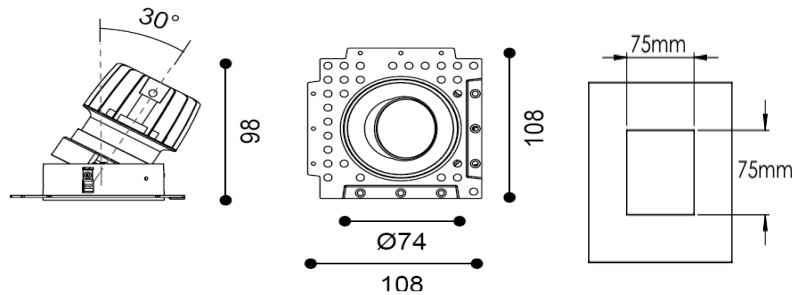

# TENUS SQUARE TILT

ARTECH  
LIGHTING

Part Code: **TST 14 40 50 CL 85 TL WW**

Artech Tenus recessed architectural fixed LED downlight with ingress protection IP44. Total luminous flux up to 1408 lm with overall luminaire efficacy of 109 lm/W. Supplied with fixed output, DALI digital or phase-cut dimmable driver, optional 3-hour Basic or EMPRO emergency kit. Forged aluminium heat sink with die-cast white or black bezel.

## Production Information

–  
**Physical**  
Mounting Type – Recessed (Trimless)  
Height – 98mm  
Diameter – 74mm  
Cutout – 75mm  
Finish – White/White  
IP Rating – IP44

–  
**Electrical**  
Lamp Type - LED  
Wattage – 12.9 W  
Efficacy – 109lm/W  
Driver – Tridonic/Osram  
Control – Fixed Output