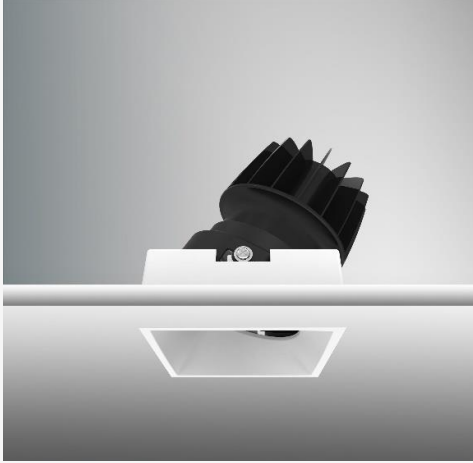

# TENUS SQUARE TILT

ARTECH  
LIGHTING

Part Code: **TST 14 40 50 CL 85 TL WW**

Artech Tenus recessed architectural fixed LED downlight with ingress protection IP44. Total luminous flux up to 1408 lm with overall luminaire efficacy of 109 lm/W. Supplied with fixed output, DALI digital or phase-cut dimmable driver, optional 3-hour Basic or EMPRO emergency kit. Forged aluminium heat sink with die-cast white or black bezel.

## Production Information

–  
**Physical**  
Mounting Type – Recessed (Trimless)  
Height – 98mm  
Diameter – 74mm  
Cutout – 75mm  
Finish – White/White  
IP Rating – IP44

–  
**Electrical**  
Lamp Type - LED  
Wattage – 12.9 W  
Efficacy – 109lm/W  
Driver – Tridonic/Osram  
Control – Fixed Output

–  
**LED**  
Manufacturer – Citizen  
LED Type – CLU028/120C4  
Delivered lumen output – 1408lm  
CCT – 4000K  
CRI – 90+  
MacAdam – <3  
Service Lifetime – L80/B10 - 55,000Hrs

–  
**Optic**  
50°/ Clear