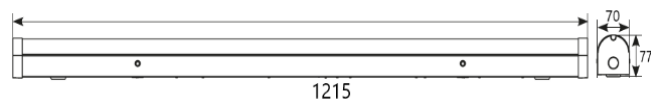

PROPACK SLIM

ARTECH
LIGHTING

Part Code: **APS 27 40 PC B S**

Artech Propack Slim LED surface mounted luminaire, with a polycarbonate diffuser and total luminous flux up to 4800lm with an overall efficacy of 120 lm/W. The Propack Slim can be used across various applications such as school and storage areas. Supplied with fixed output driver, optional 3 – hour Basic or Empro compatible emergency kit.

Production Information

–
Physical
Mounting Type – Surface
Length – 1215mm
Height – 77mm
Width – 70mm
Finish – White
IP Rating – IP20

–
Electrical
Lamp Type – LED
Wattage – 23 W
Efficacy – 120 lm/W
Driver – Tridonic/Osram
Control – Fixed Output

–
LED
Delivered lumen output – 2760 lm
CCT – 4000K
CRI – 80+
MacAdam – 3
Service Lifetime – L80/B10 50,000hrs

–
Optic
Polycarbonate

Artech lighting strives to ensure all solutions are supplied with the latest technology, we therefore reserve the right to make technical and design changes without prior notice. Electrical connected load and luminous flux are subject to initial tolerance of up +/- 10%. Colour Temperature is subject to a tolerance of +/-150 Kelvin.