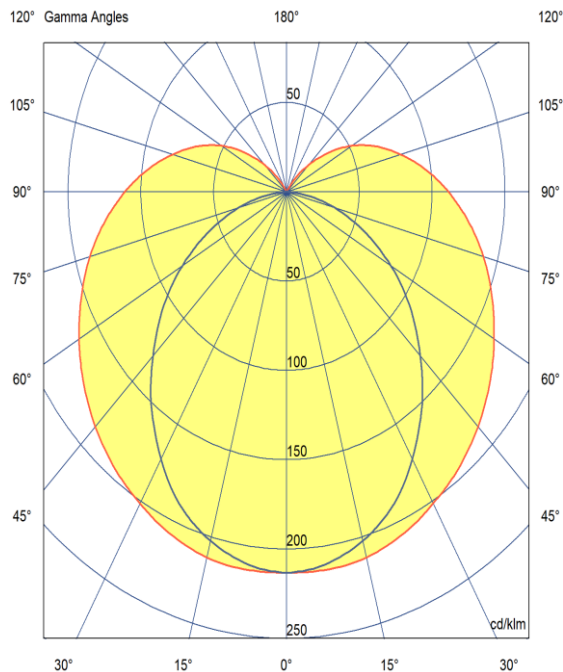

PROPACK SLIM

ARTECH
LIGHTING

Part Code: **APS 27 40 PC B S**

Artech Propack Slim LED surface mounted luminaire, with a polycarbonate diffuser and total luminous flux up to 4800lm with an overall efficacy of 120 lm/W. The Propack Slim can be used across various applications such as school and storage areas. Supplied with fixed output driver, optional 3 – hour Basic or Empro compatible emergency kit.

Production Information

–
Physical
Mounting Type – Surface
Length – 1215mm
Height – 77mm
Width – 70mm
Finish – White
IP Rating – IP20

–
Electrical
Lamp Type – LED
Wattage – 23 W
Efficacy – 120 lm/W
Driver – Tridonic/Osram
Control – Fixed Output

–
LED
Delivered lumen output – 2760 lm
CCT – 4000K
CRI – 80+
MacAdam – 3
Service Lifetime – L80/B10 50,000hrs

–
Optic
Polycarbonate

Artech lighting strives to ensure all solutions are supplied with the latest technology, we therefore reserve the right to make technical and design changes without prior notice. Electrical connected load and luminous flux are subject to initial tolerance of up +/- 10%. Colour Temperature is subject to a tolerance of +/-150 Kelvin.